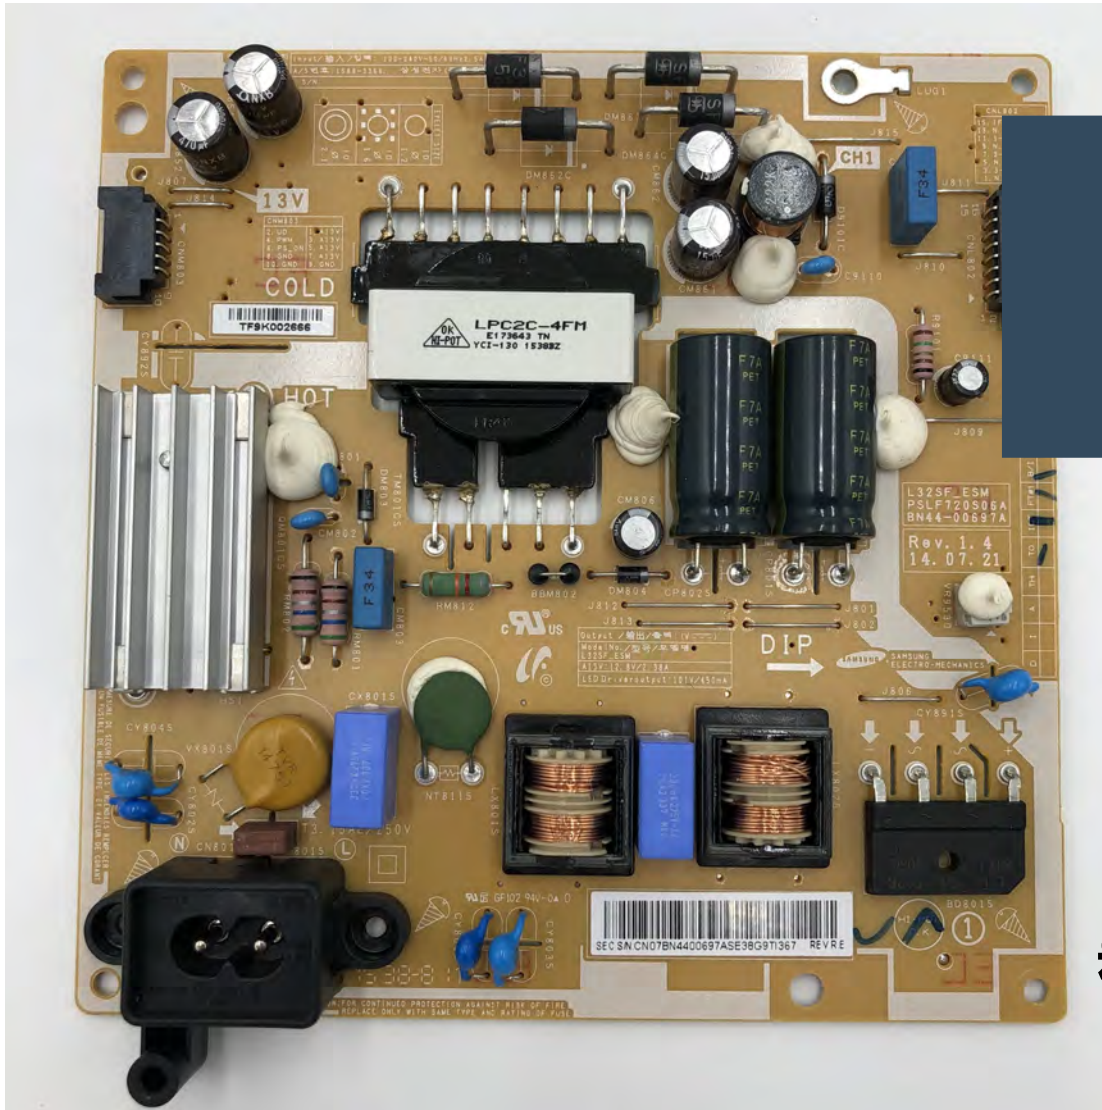

BUY

UE49MU6200KXXU VER01 PSU
BN44-00807H

£34.99

BUY

UE32F5500AKXXU VER01 PSU
BN44-00605A

£34.99

BUY

UE32J5100AKXXU VER02 PSU
BN44-00697A