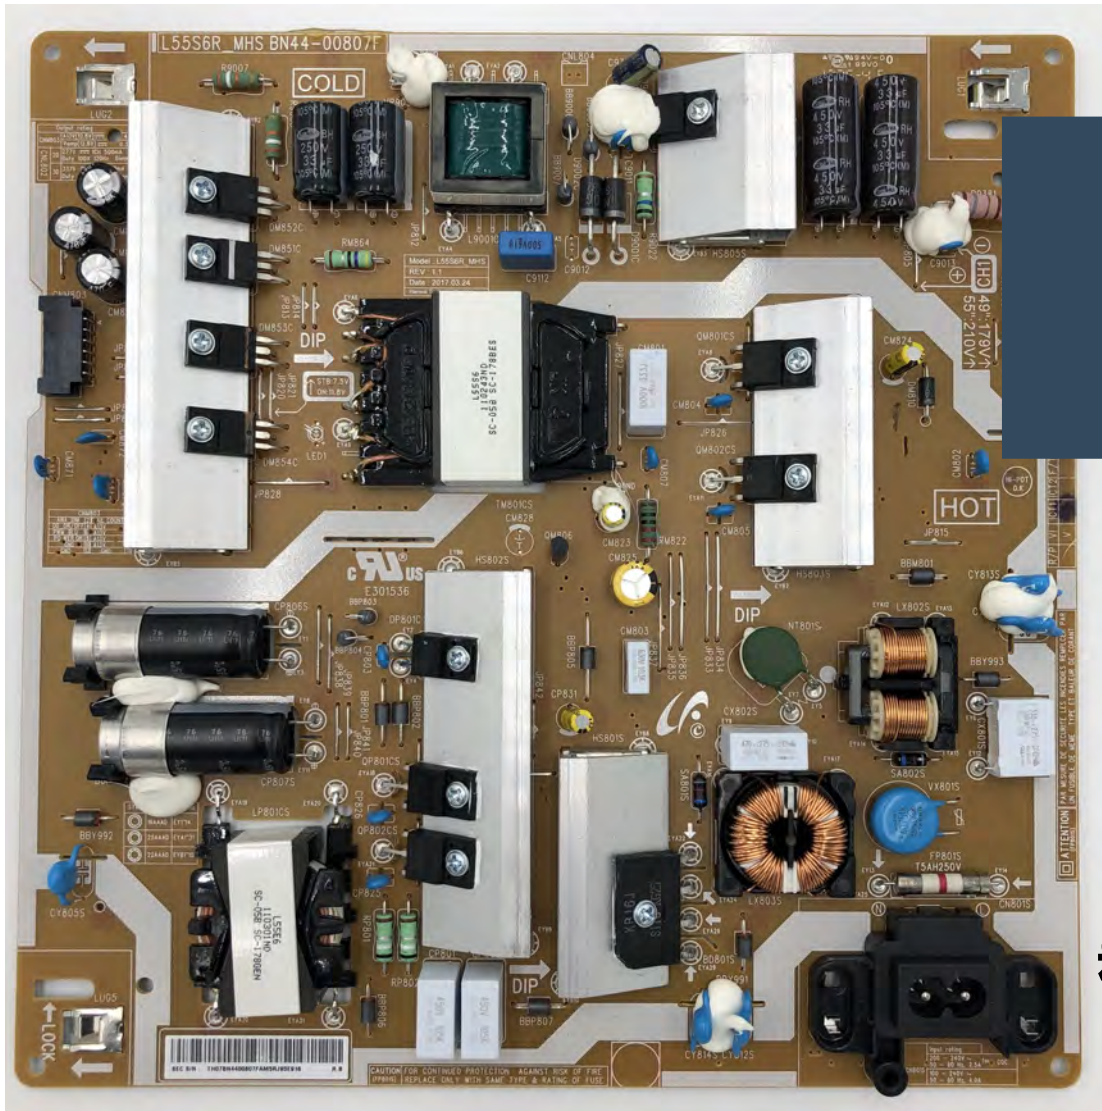

UE50MU6120KXXU VER04 PSU BN44-00807F

£52.99

BUY