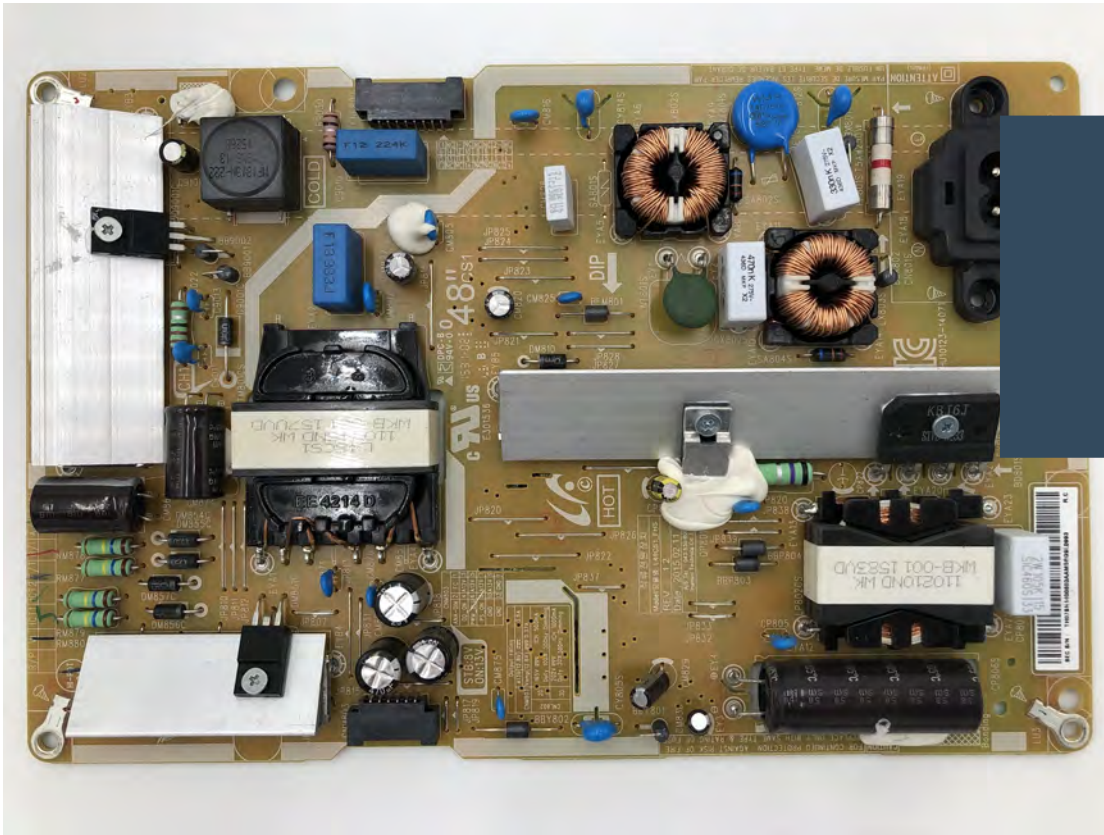

UE40KU6000KXXU VER02 PSU
BN94-10711A

£34.99

BUY

UE43J5500AKXXU VER03 PSU
BN44-00703G

£34.99

BUY

UE48J6300AKXXU VER01 PSU
BN44-00803A

£34.99