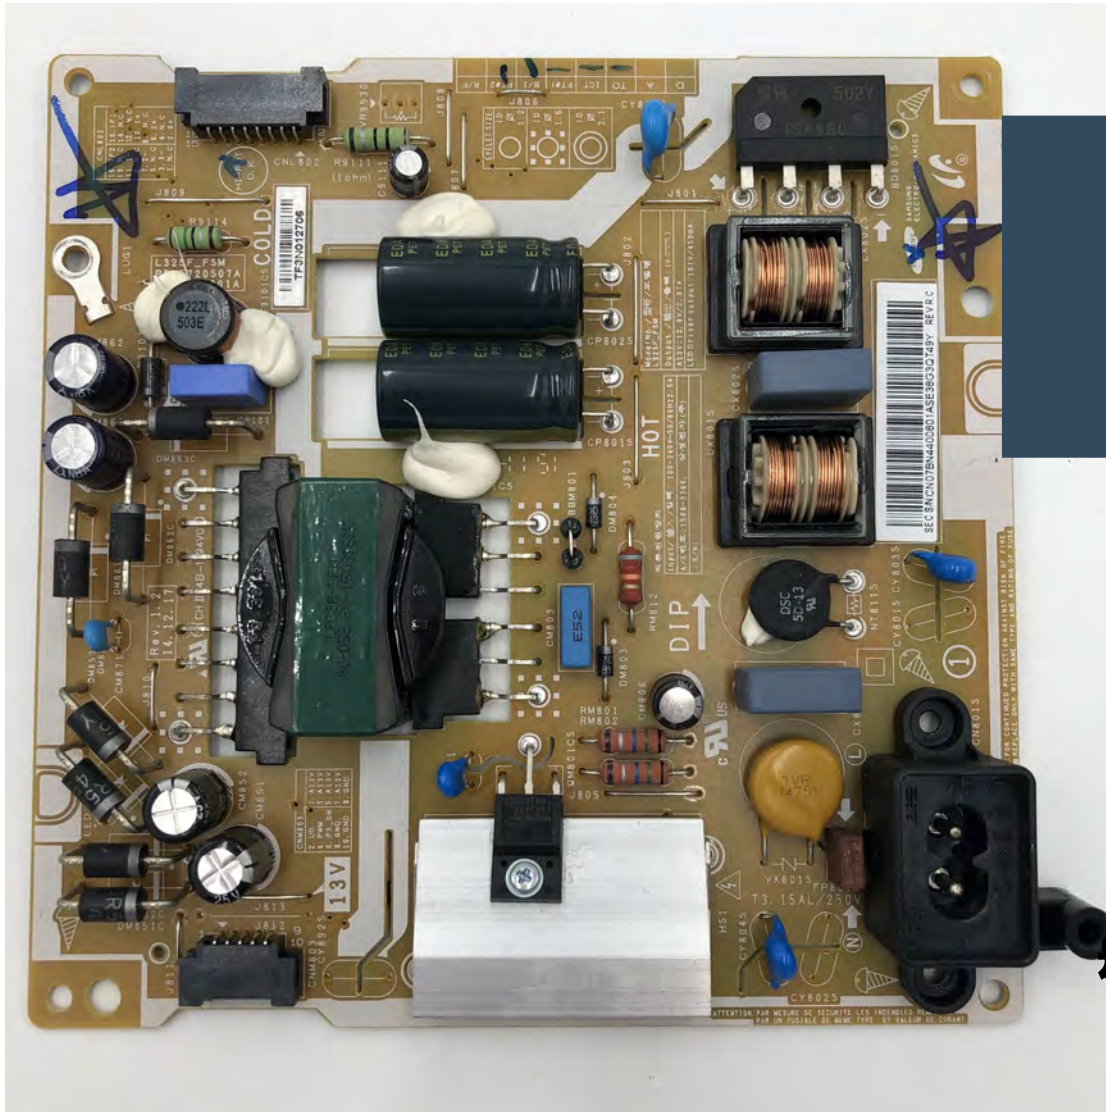

UE32J5500AKXXU VER01 PSU
BN44-00801A

£34.99

BUY