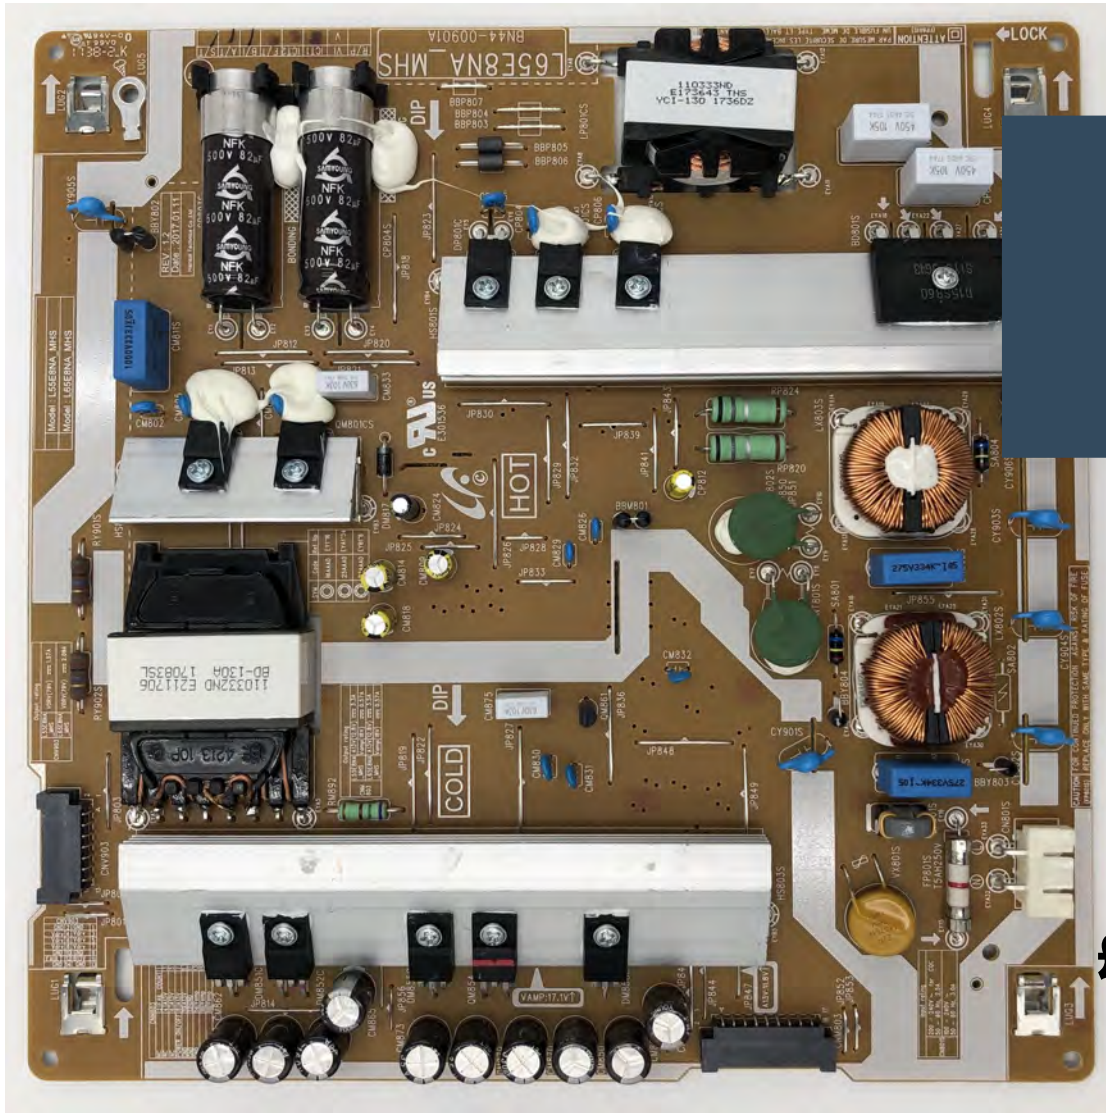

QE65Q7FGMTXZG VER01 PSU
BN44-00901A

£59.99

BUY