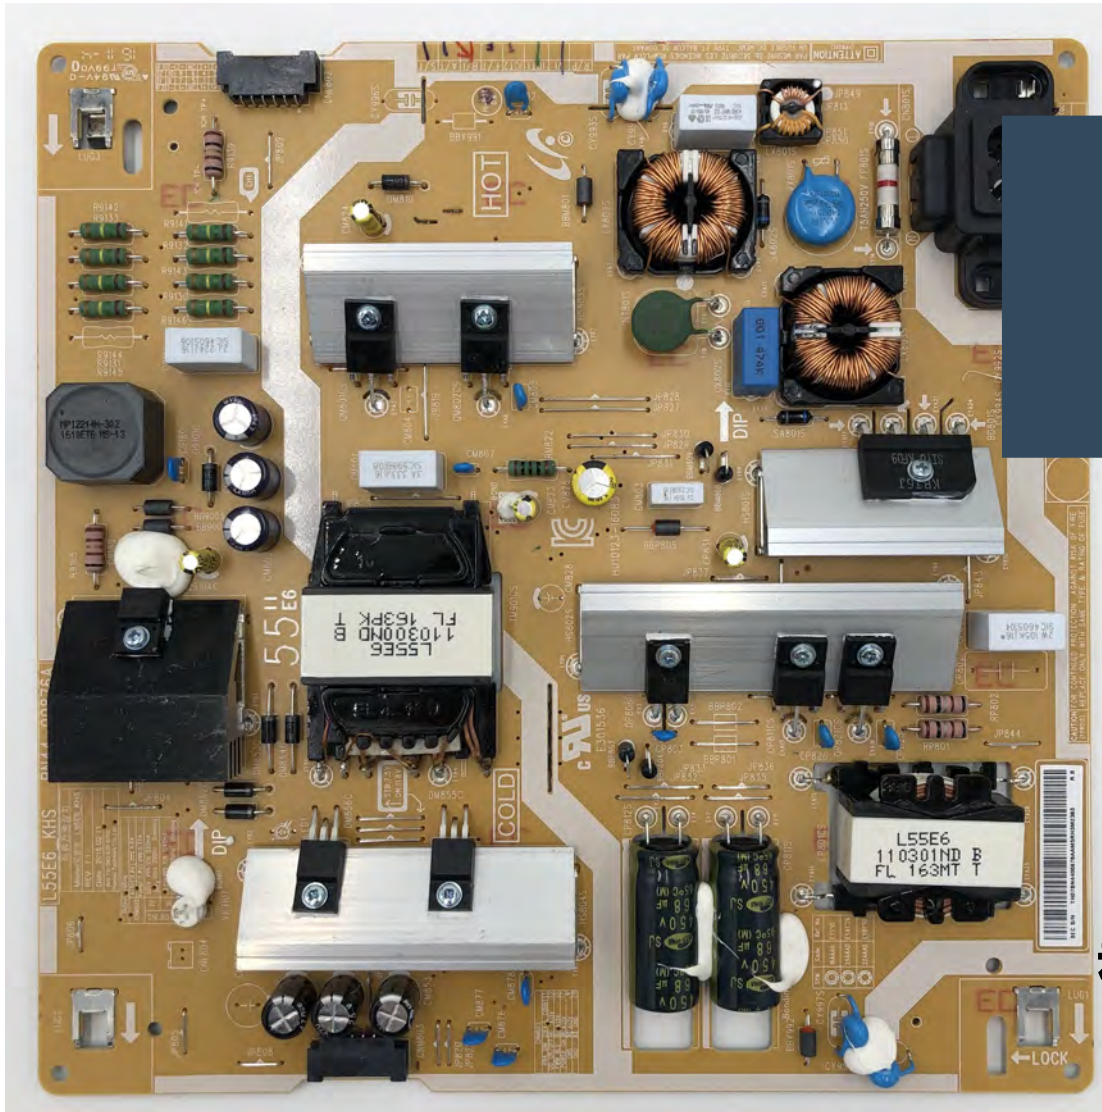

UE40MU6400UXXU VER01 PSU
BN44-00875A

£34.99

BUY

UE46KU6000KXXU VER01 PSU
BN94-10711A

£34.99

BUY

UE49KU6400UXXU VER01 PSU
BN44-00876A

£34.99