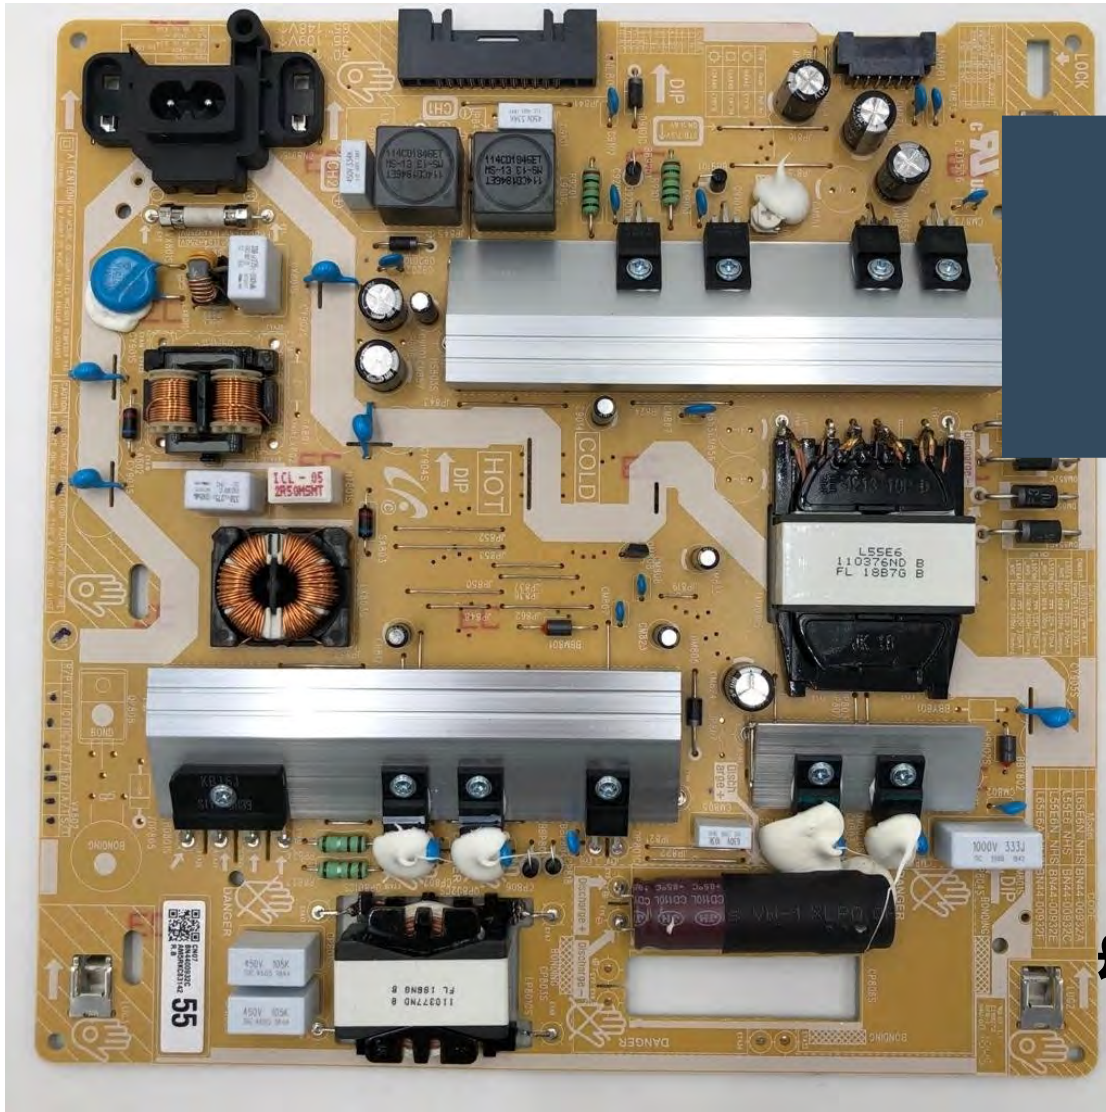

UE55NU7300 VER03 /
UNU7300 PSU BN44-00932C

£60.00

BUY