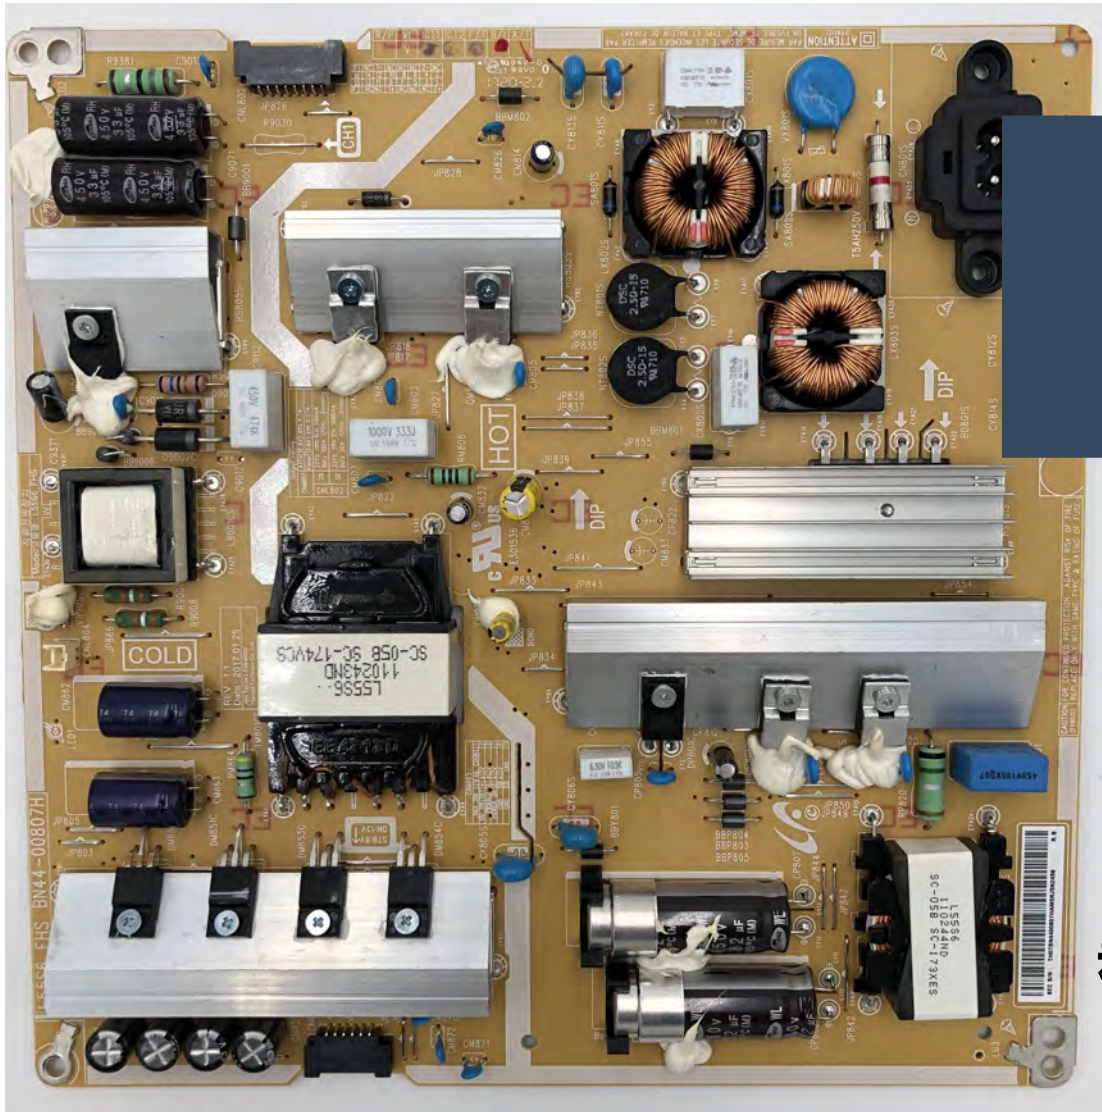

UE49MU6200KXXU VER01 PSU
BN44-00807H

£34.99

BUY