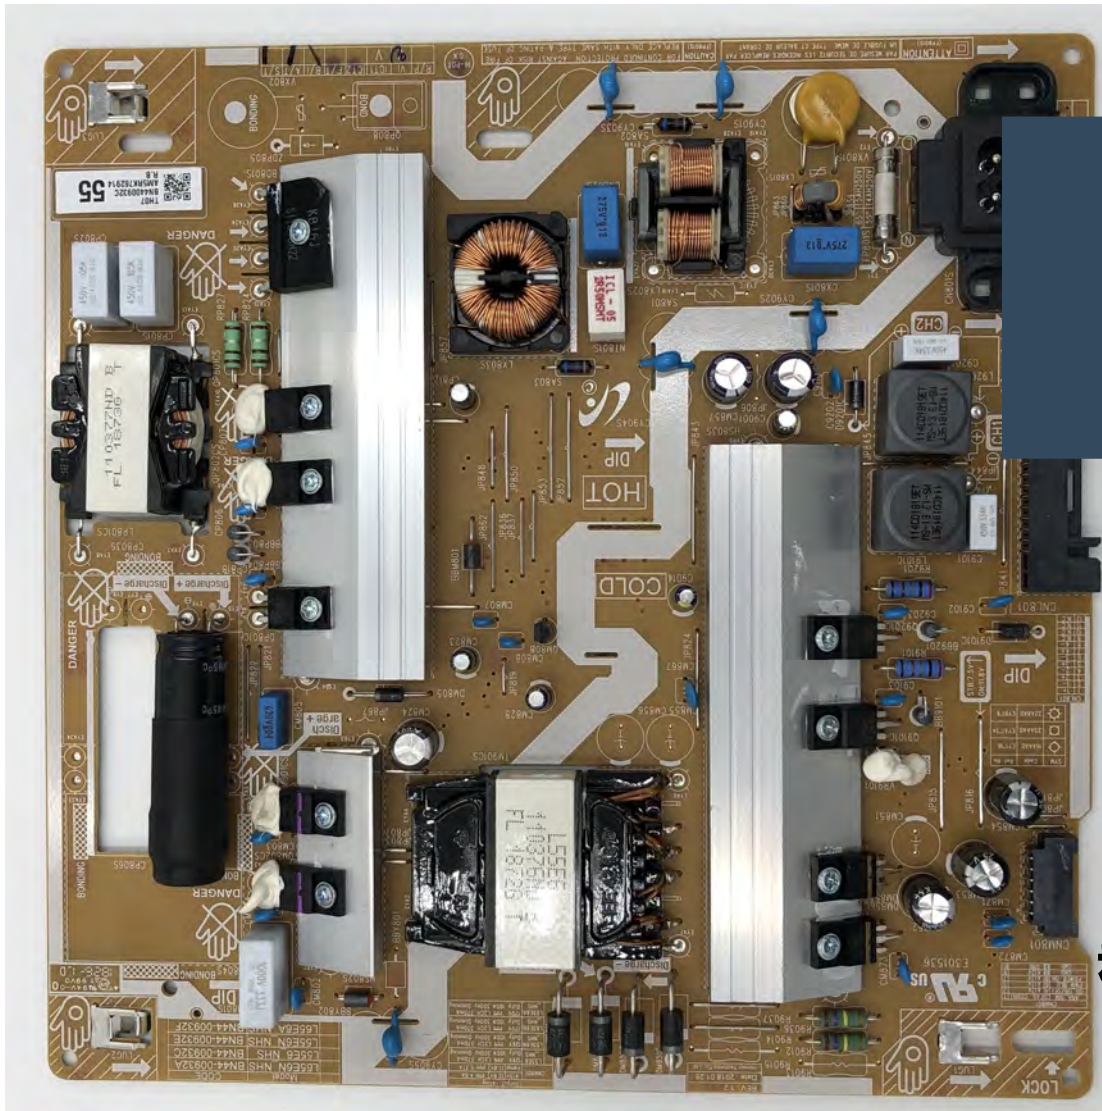

BUY

UE55KU6100KXXU VER02 PSU
BN44-00807A

£52.99

BUY

UE55KU6400UXXU VER01 PSU
BN44-00876A

£52.99

BUY

UE55NU7500XXU
VER01 / UNU7500 PSU
BN44-00932C