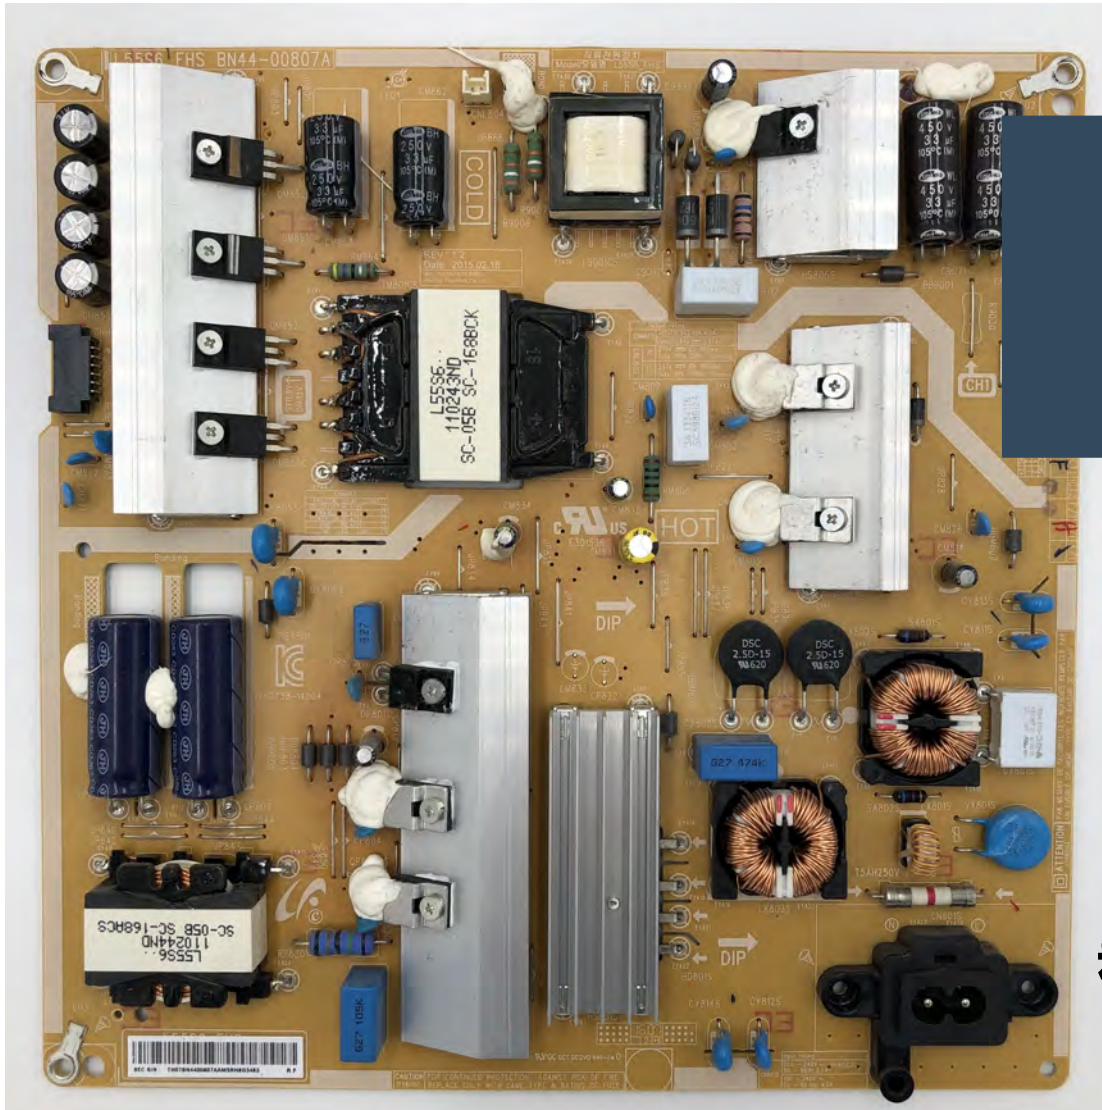

UE55KU6100KXXU VER02 PSU
BN44-00807A

£52.99

BUY