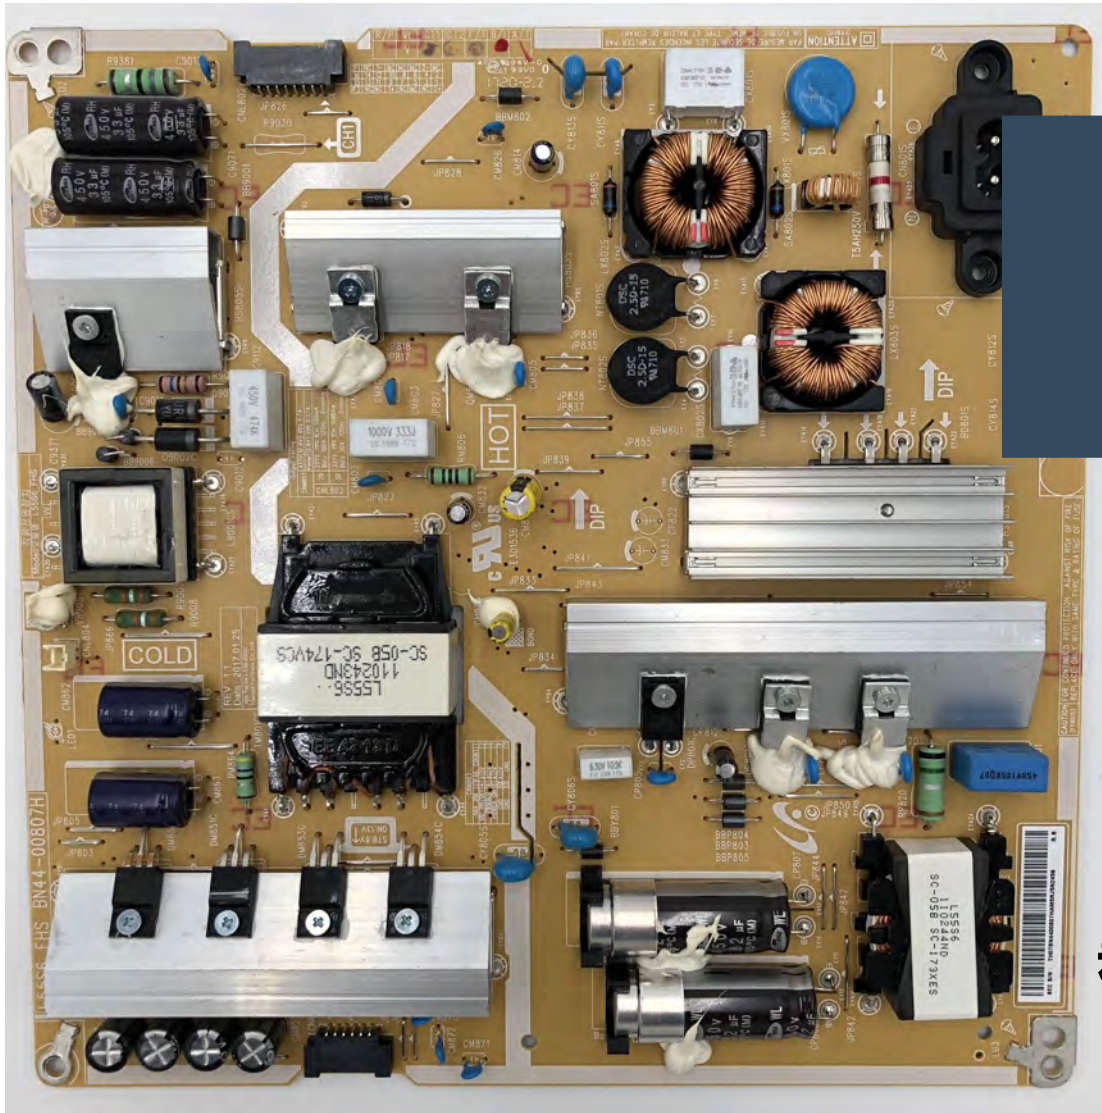

UE49MU6200KXXU VER01 PSU
BN44-00807H

£34.99

BUY