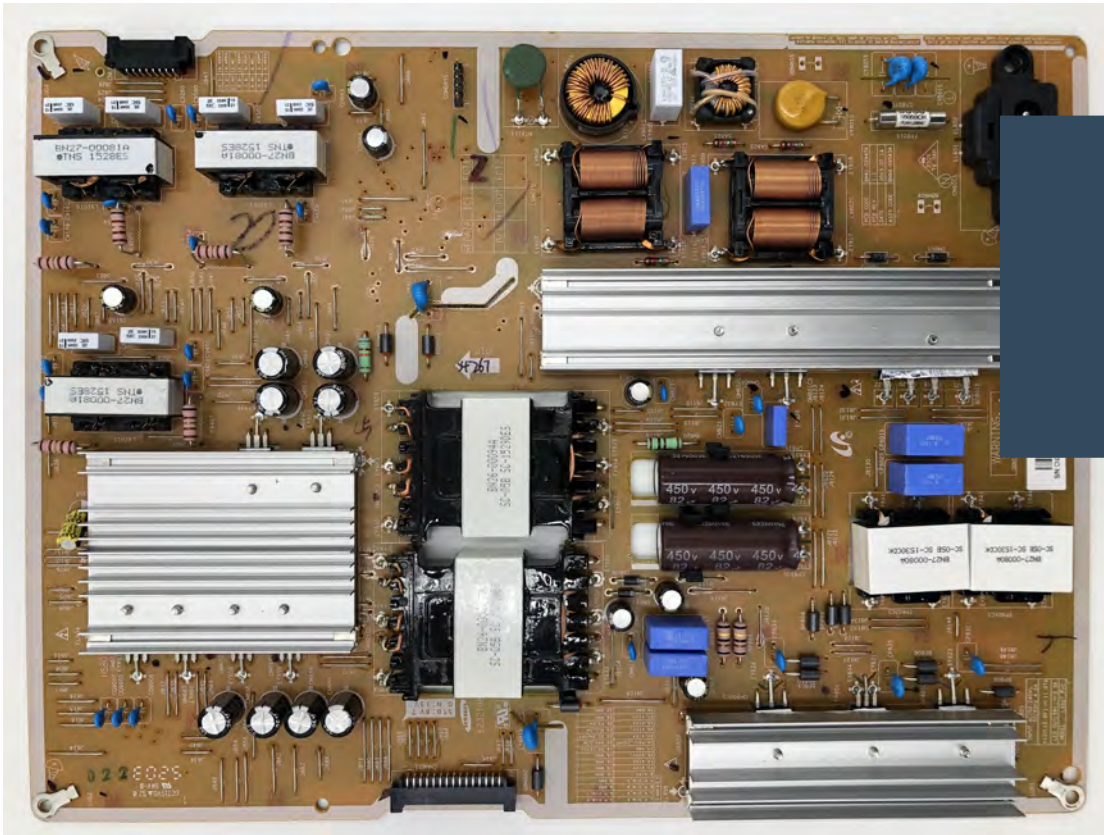

BUY

UE48J6300AKXXU VER01 PSU
BN44-00803A

£34.99

BUY

UE48JU6400KXXU VER02 PSU
BN44-00807D

£34.99

BUY

UE48JU7500TXXU VER02 PSU
BN94-09543A