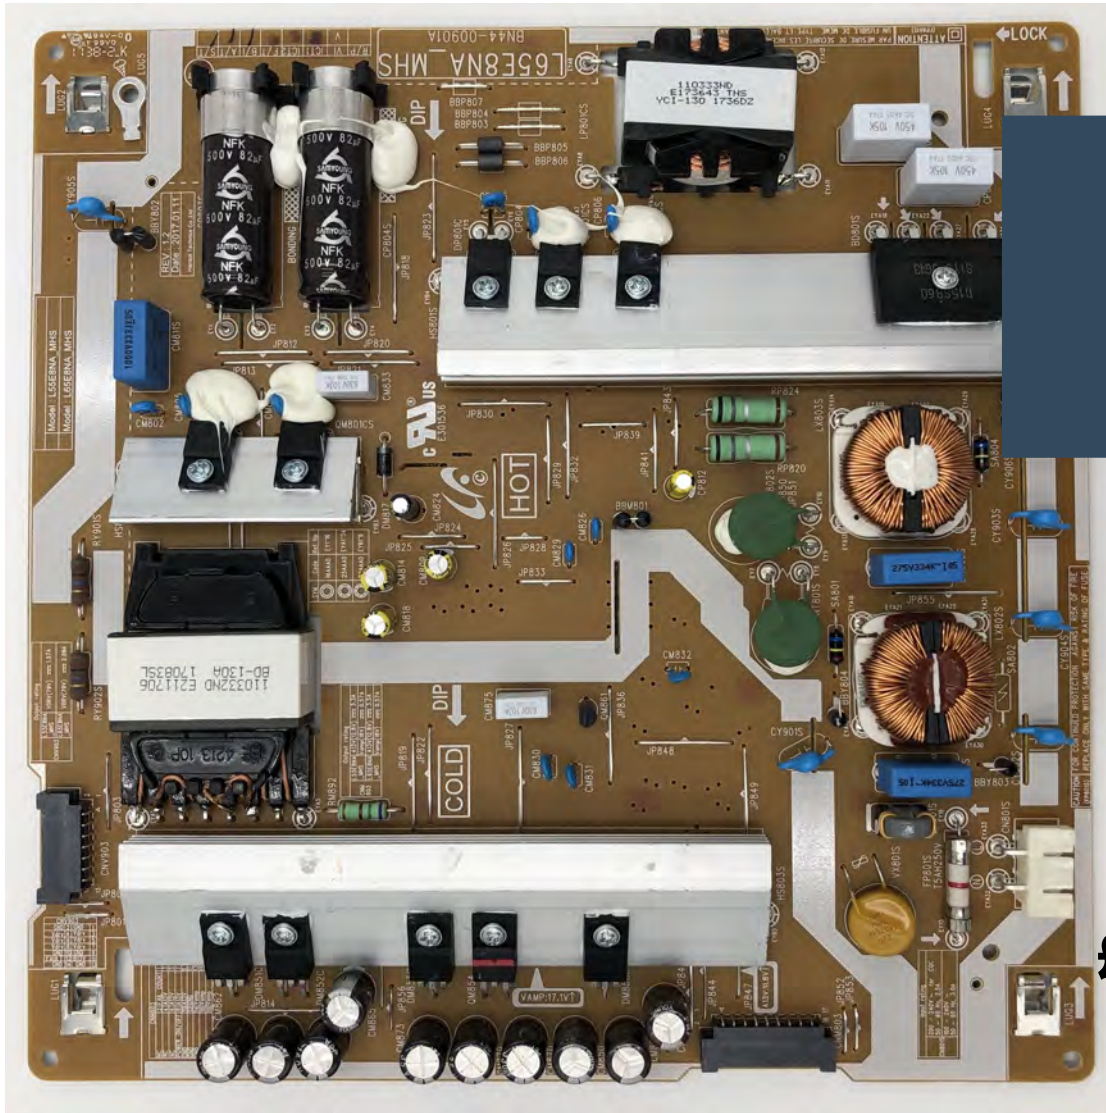

£35.99

BUY

UE40KU6400UXXU VER01 PSU
BN44-00875A

£28.99

BUY

**QE65Q7FGMTXZG VER01 PSU
BN44-00901A**

£59.99

BUY