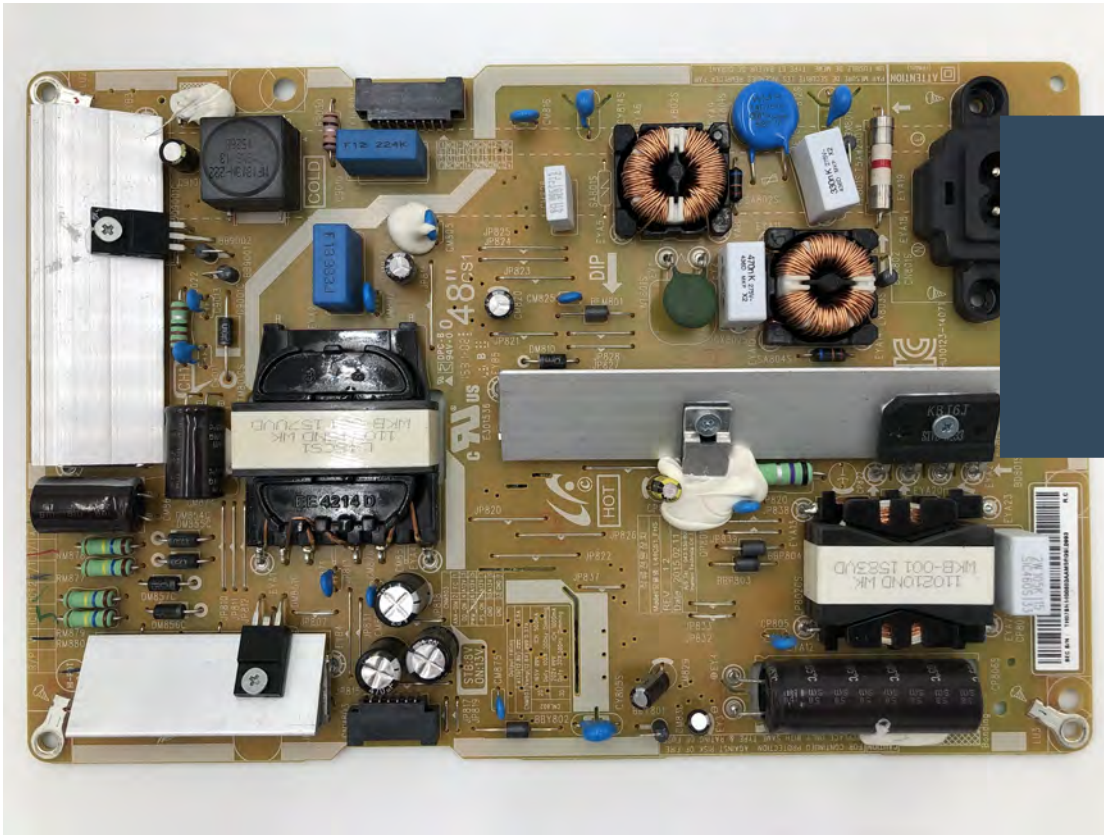

UE48J6300AKXXU VER01 PSU
BN44-00803A

£34.99

BUY