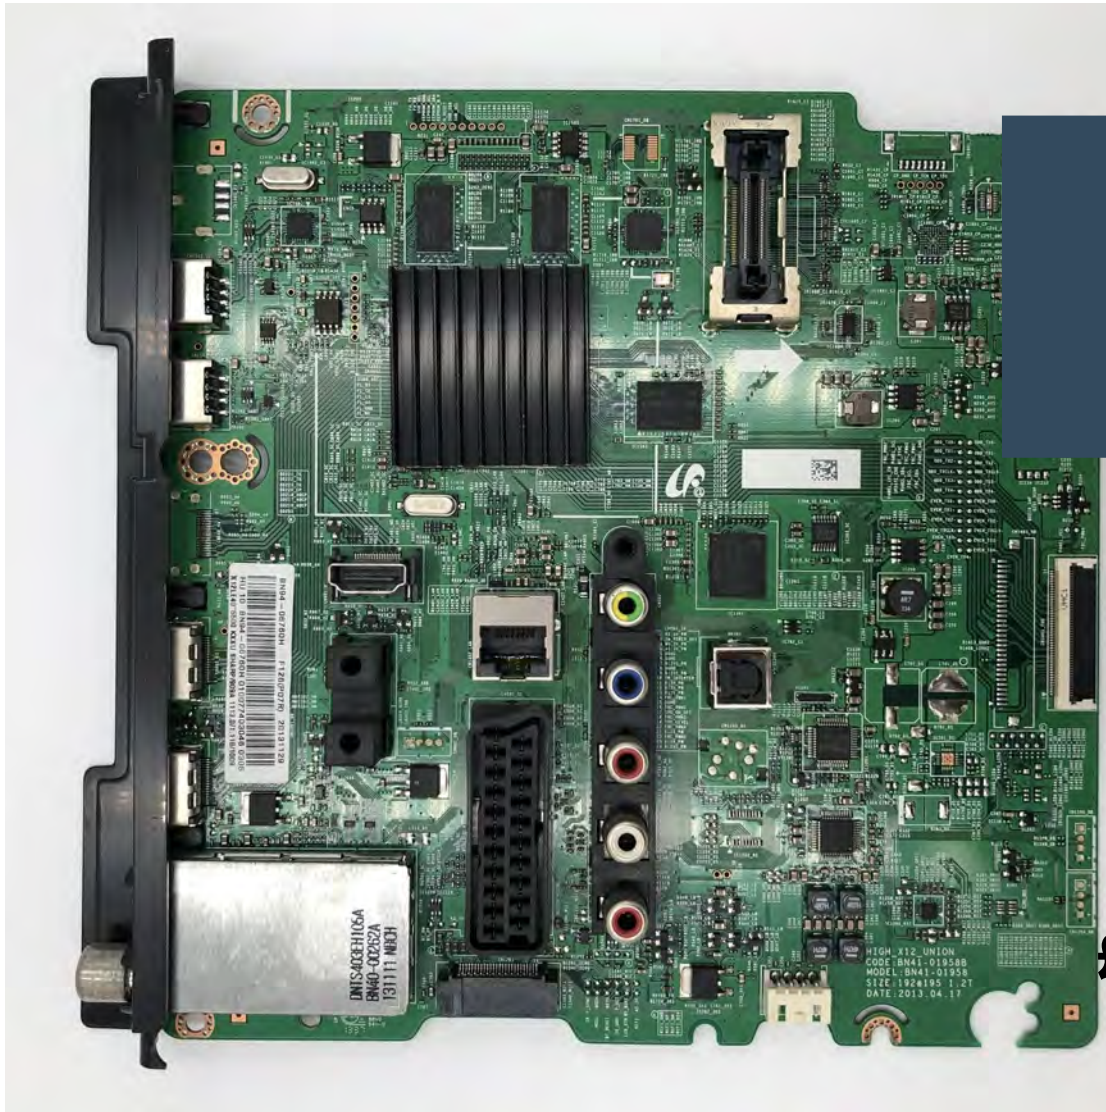

UE40F6800SBXXU VER03
MAINBOARD BN94-06760H

£34.99

BUY