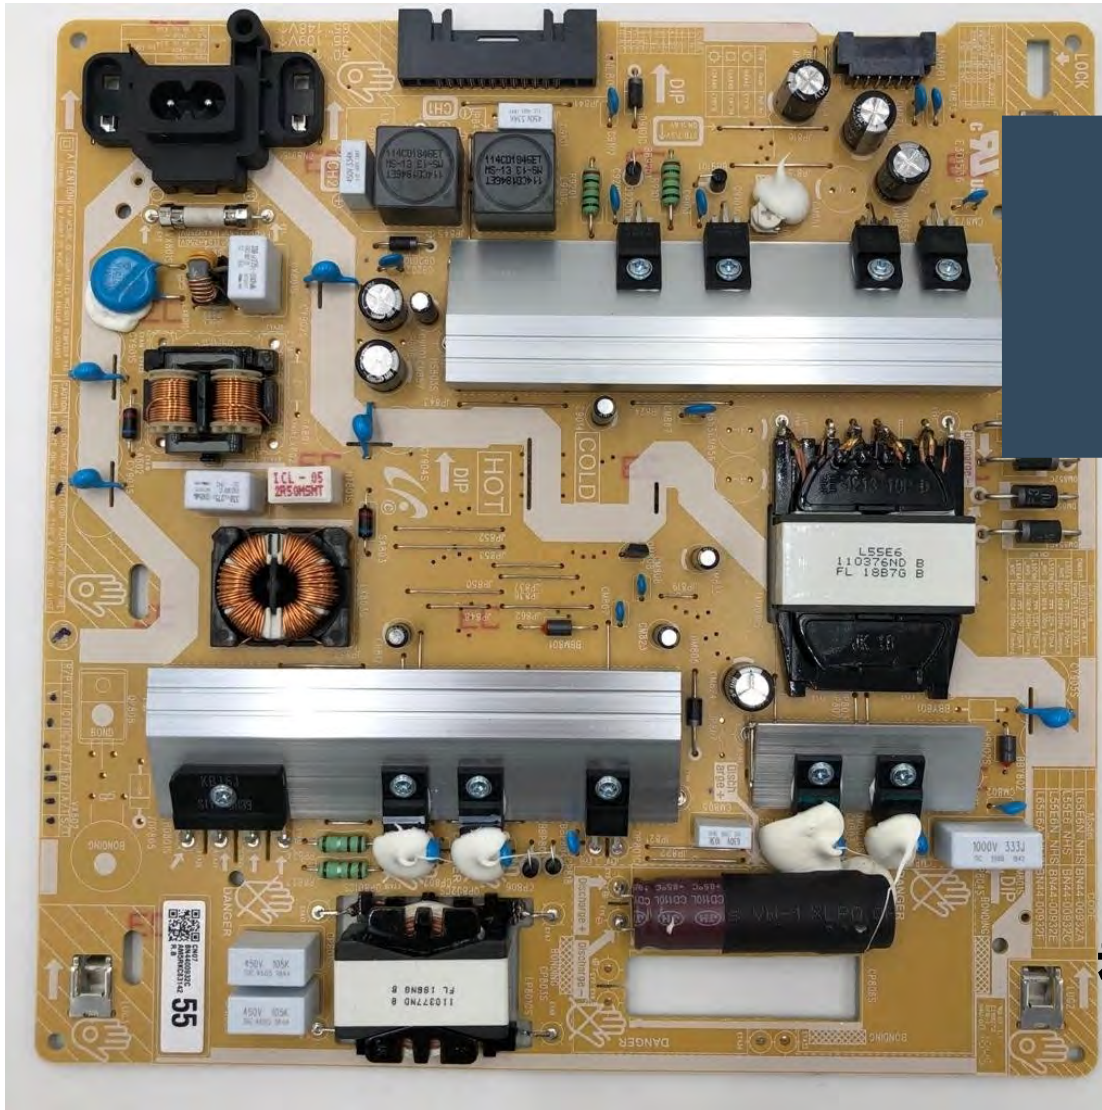

UE55NU7300 VER03 /
UNU7300 PSU BN44-00932C

£60.00

BUY