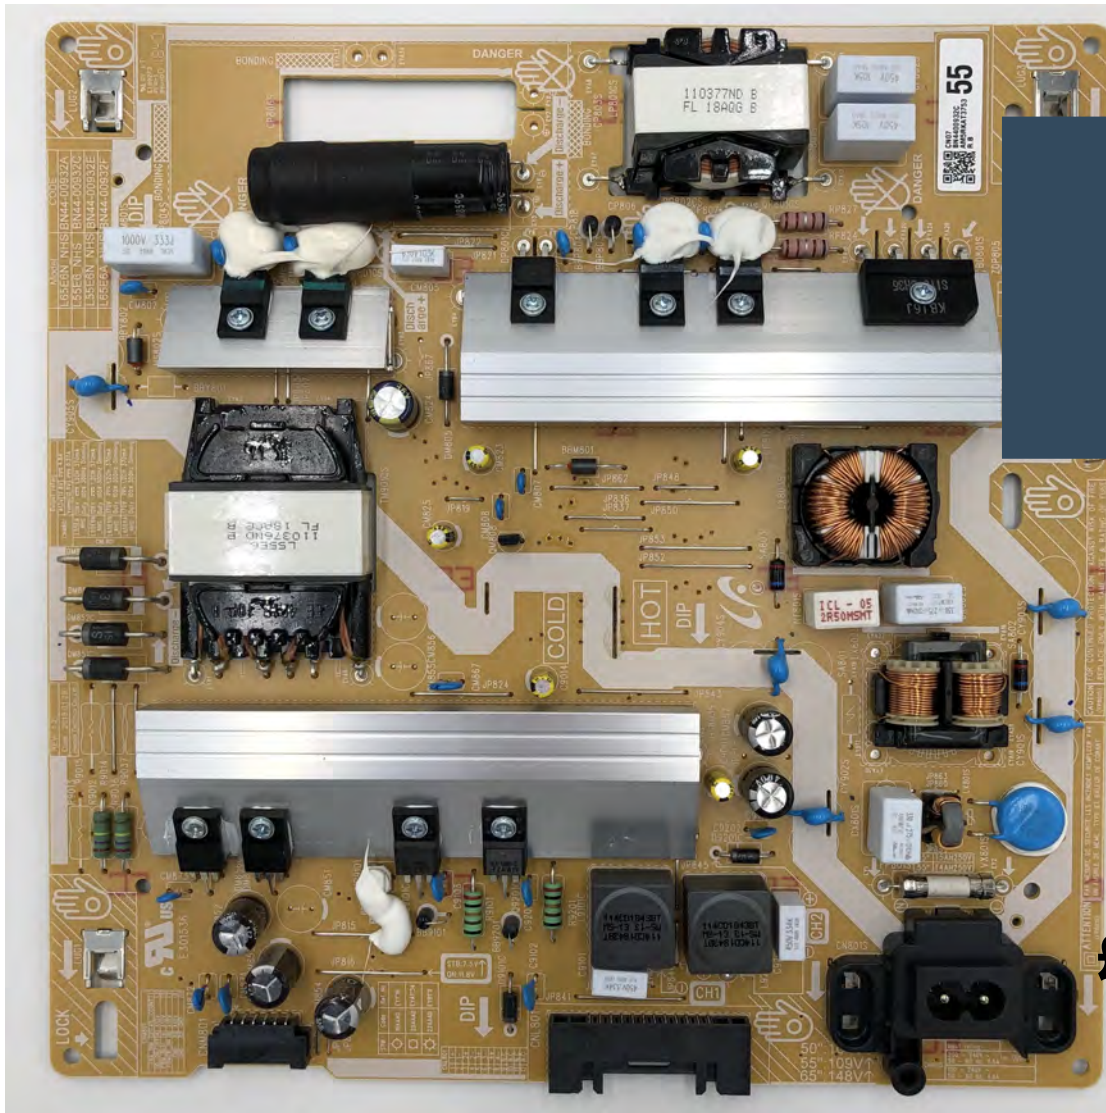

£52.99

BUY

UE49NU7100KXXU VER
04/UNU7100 PSU
BN44-00932C

£52.99

BUY

UE49NU7500UXXU VER
01 / UN7500 PSU BN44-00932C

£52.99

BUY