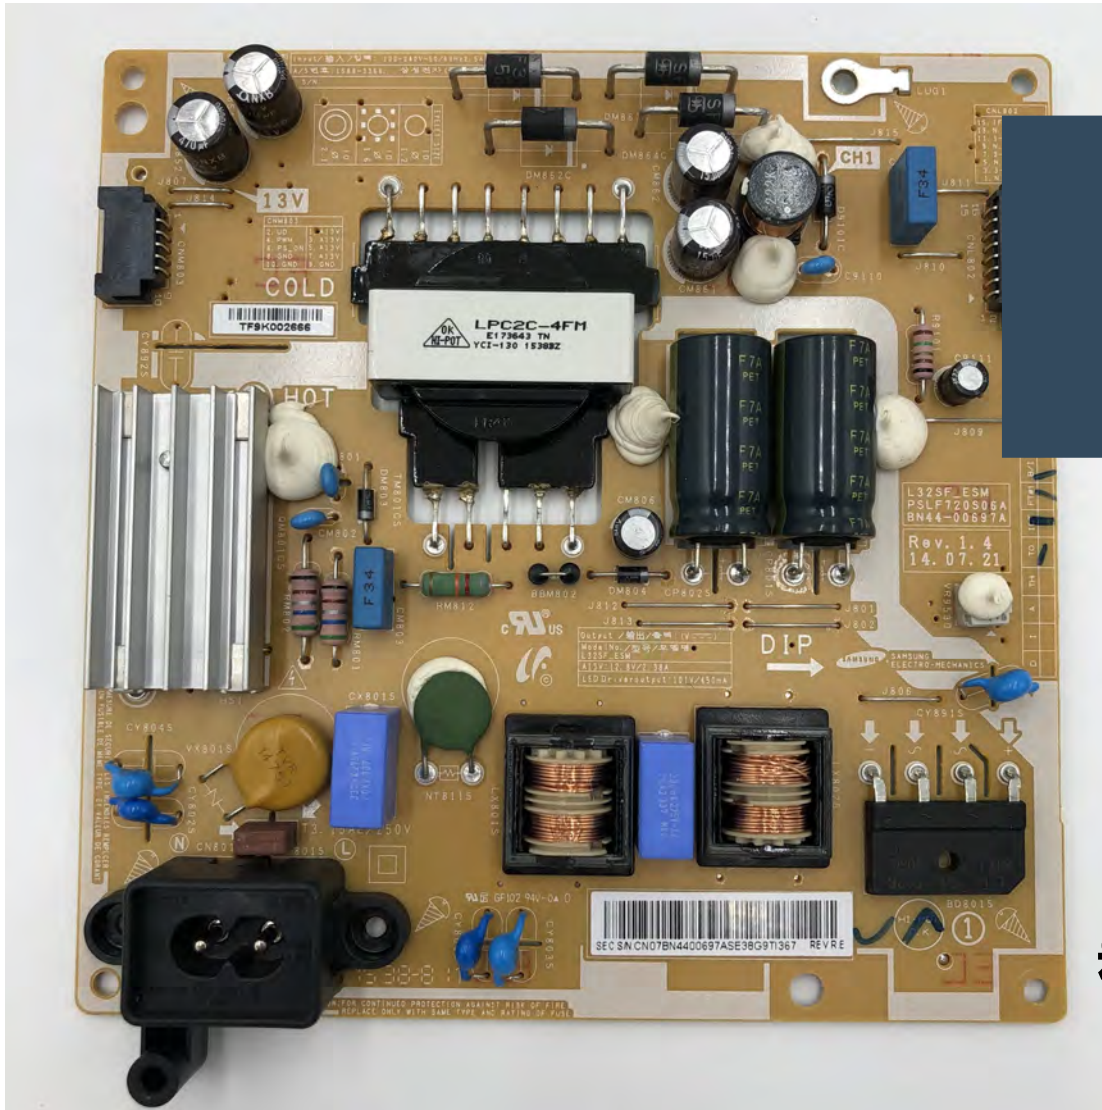

UE32J5100AKXXU VER02 PSU
BN44-00697A

£34.99

BUY