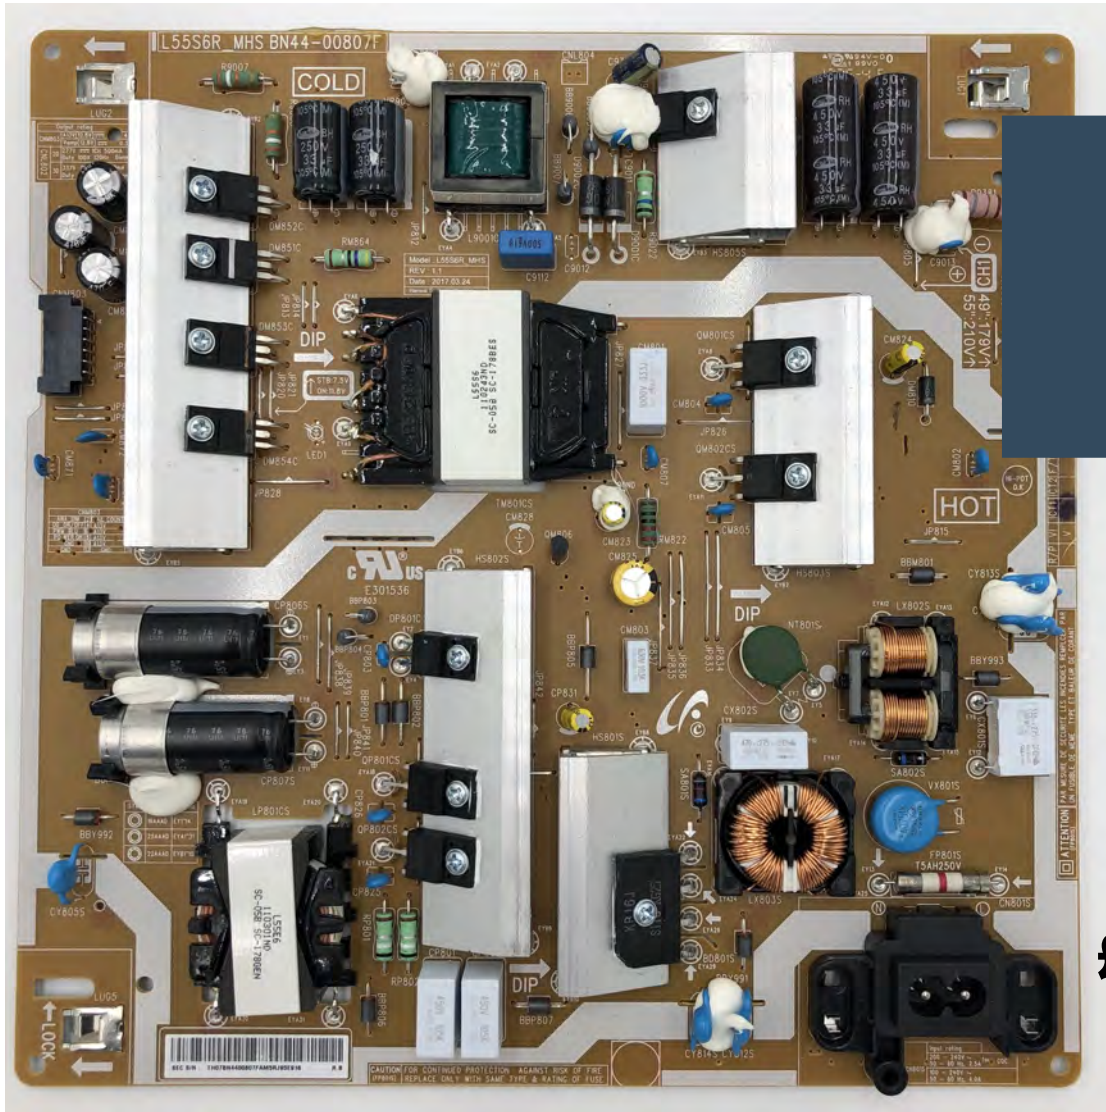

UE50KU6000KXXU VER01 PSU
BN94-10712A

£52.99

BUY

UE50KU6020KXXU VER02 PSU
BN94-10712A

£52.99

BUY

UE50MU6120KXXU VER04 PSU
BN44-00807F

£52.99