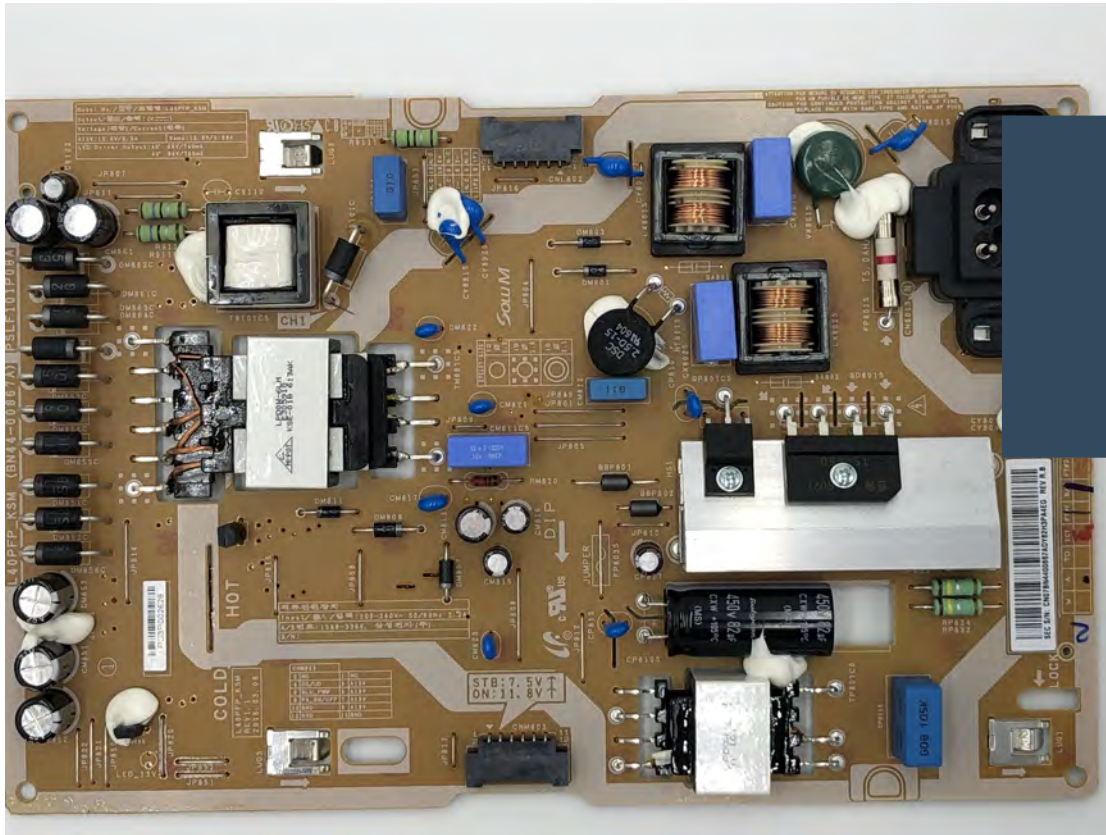

£28.99

BUY

QE65Q7FGMTXZG VER01 PSU
BN44-00901A

£59.99

BUY

UE40K5100AKXXU VER01 PSU
BN44-00867A

£35.99

BUY