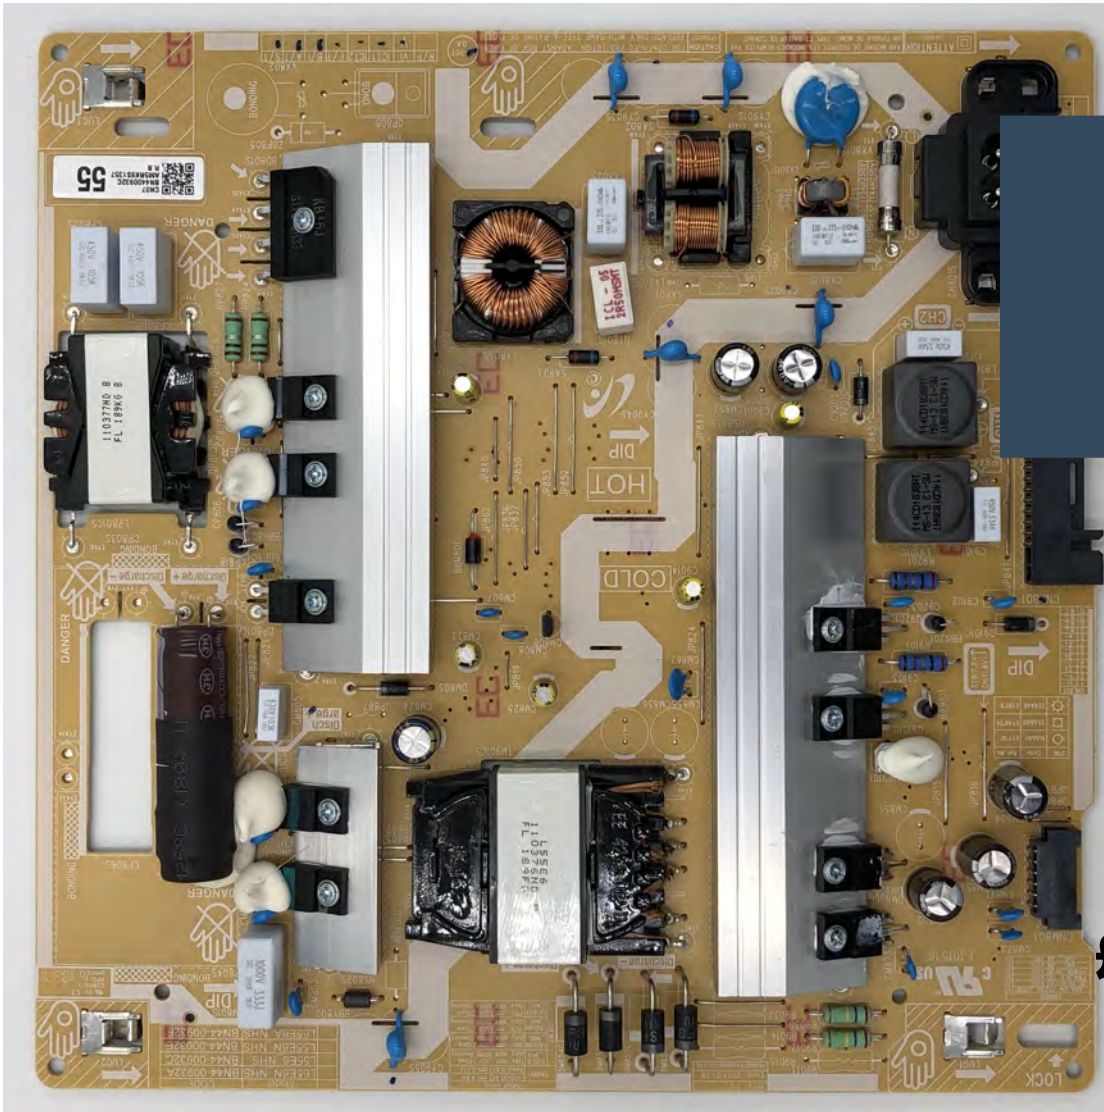

BUY

UE48JU6400KXXU VER02 PSU
BN44-00807D

£34.99

BUY

UE48JU7500TXXU VER02 PSU
BN94-09543A

£52.99

BUY

UE49NU7100KXXU VER
04/UNU7100 PSU
BN44-00932C