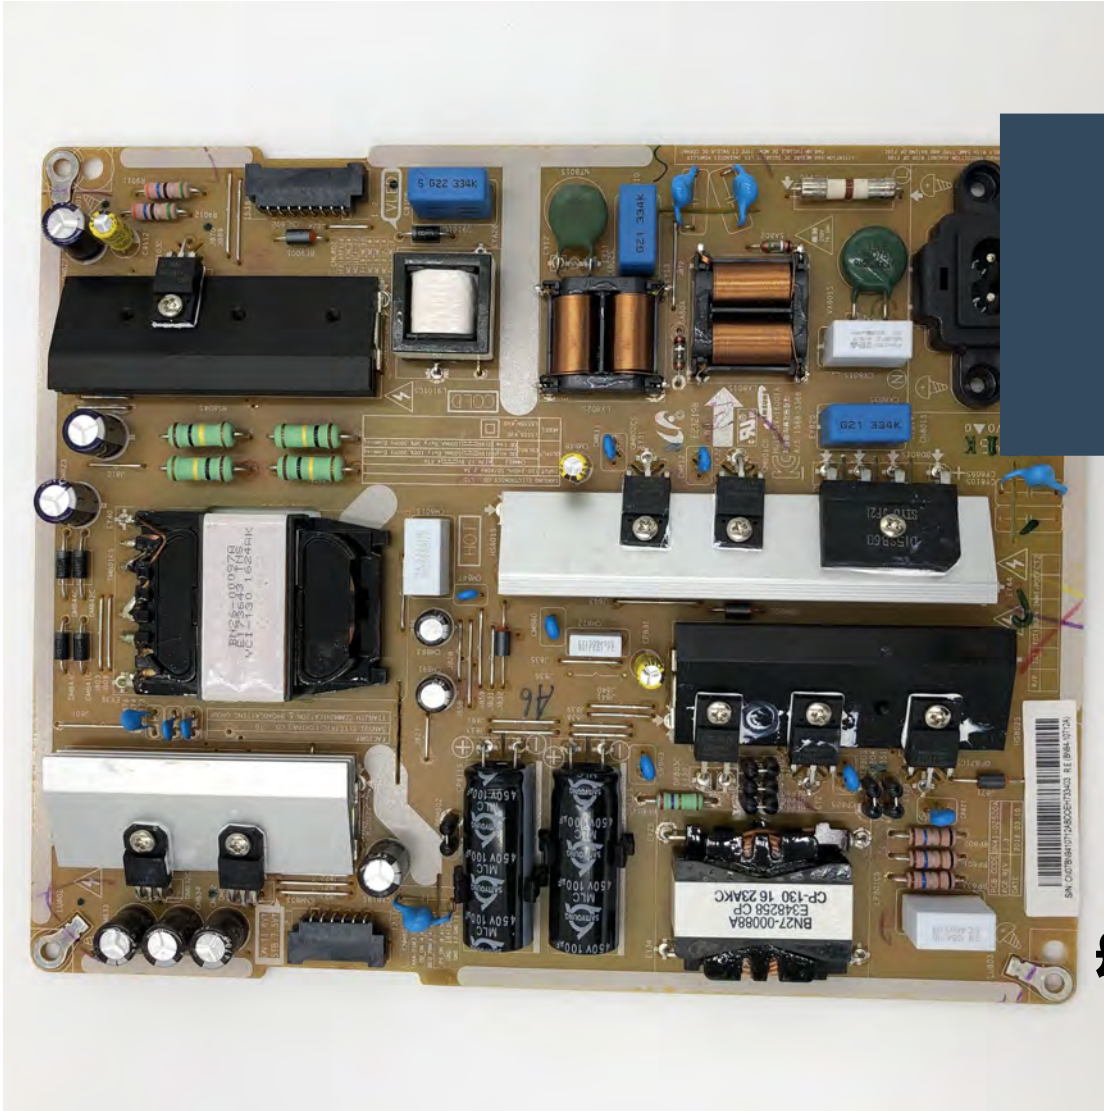

UE50KU6000KXXU VER01 PSU
BN94-10712A

£52.99

BUY