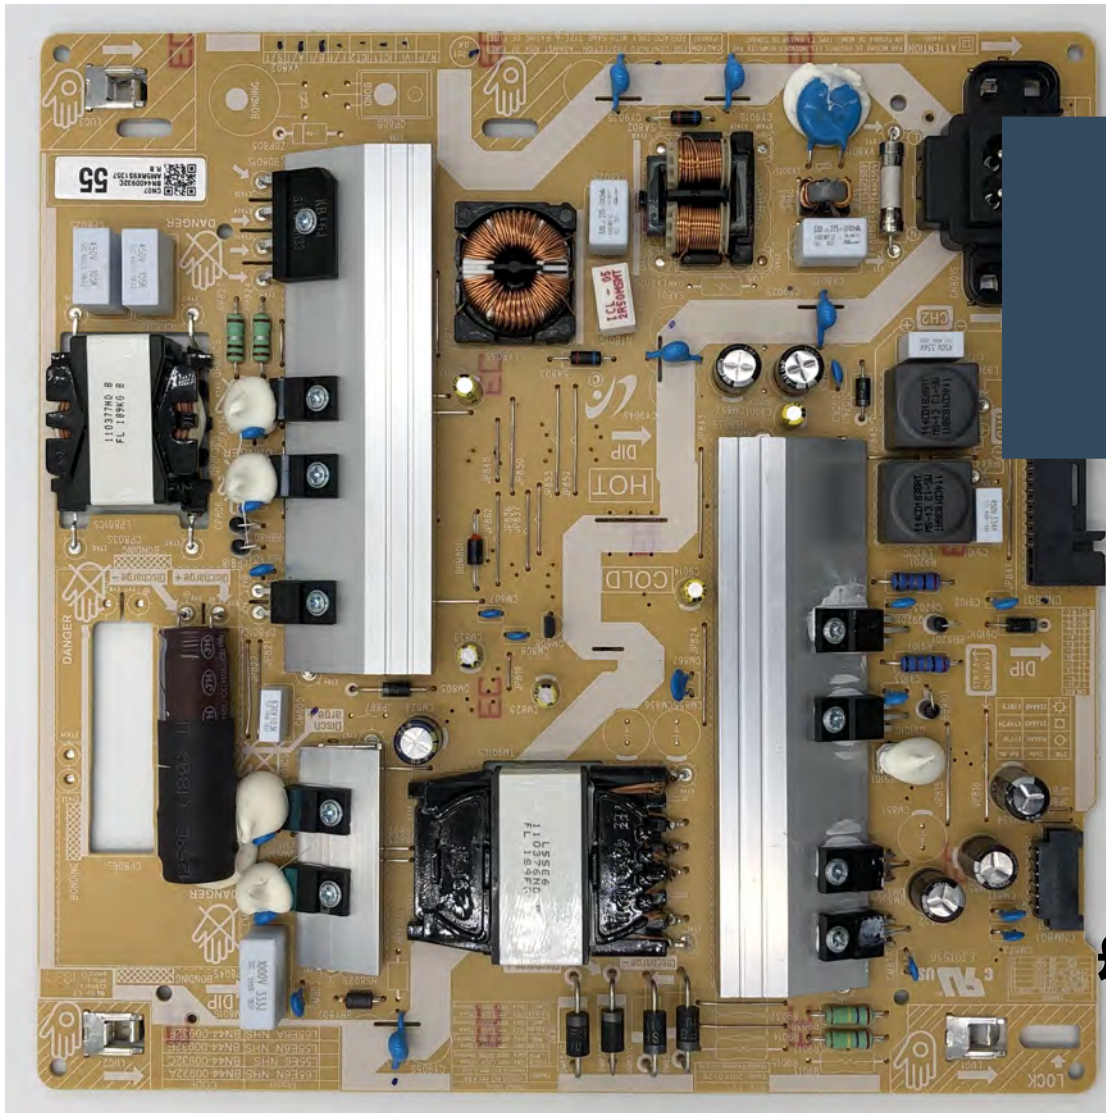

UE49NU7100KXXU VER
04/UNU7100 PSU
BN44-00932C

£52.99

BUY