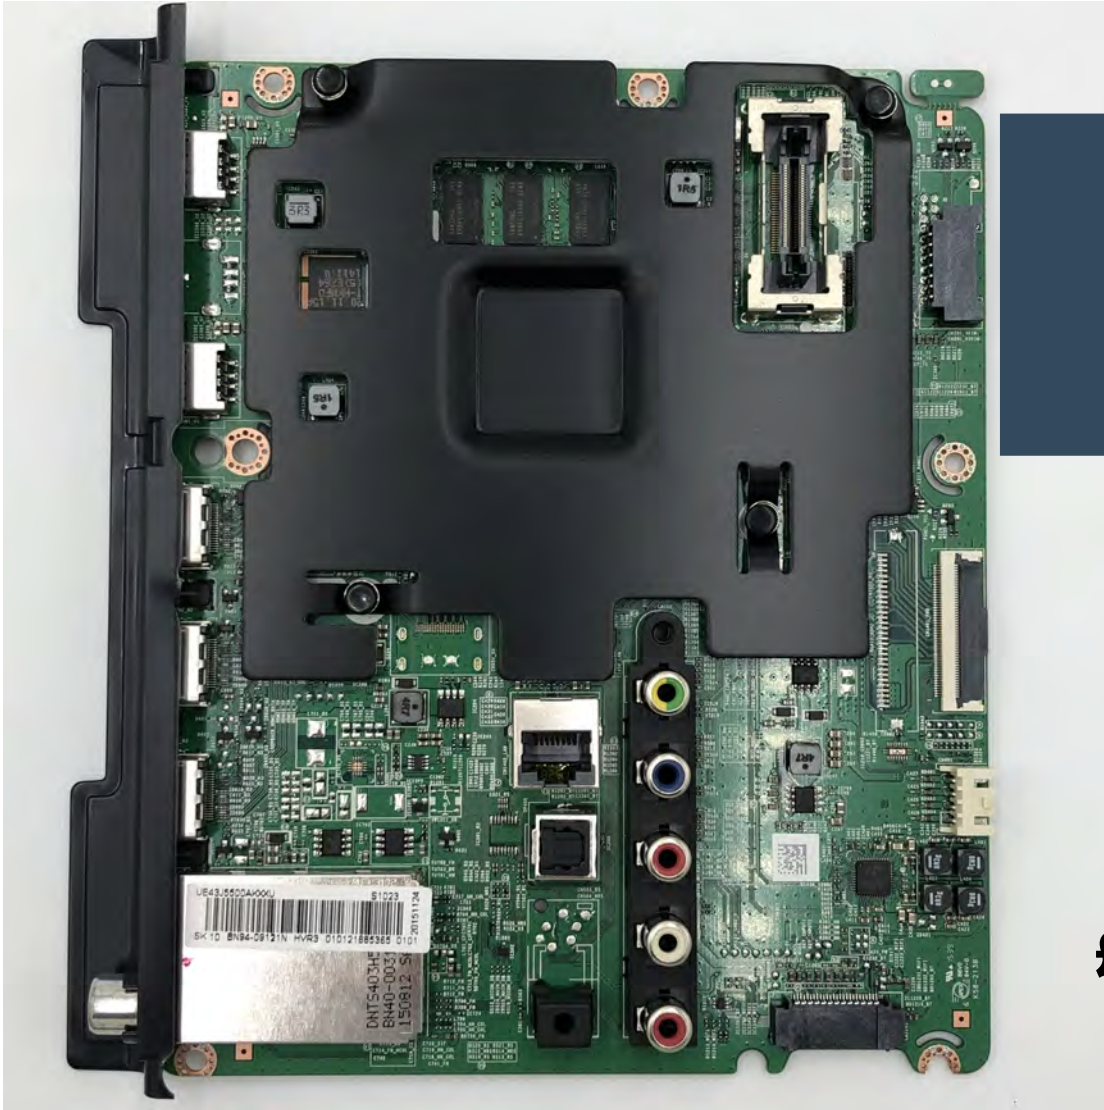

UE40KU6000KXXU VER01
MAIN BOARD BN94-10798C

£46.99

BUY

UE40KU6000KXXU VER02
MAIN BOARD BN94-11233L

£46.99

BUY

UE43J5500AKXXU VER03 MAIN
BOARD BN94-09121N

£46.99