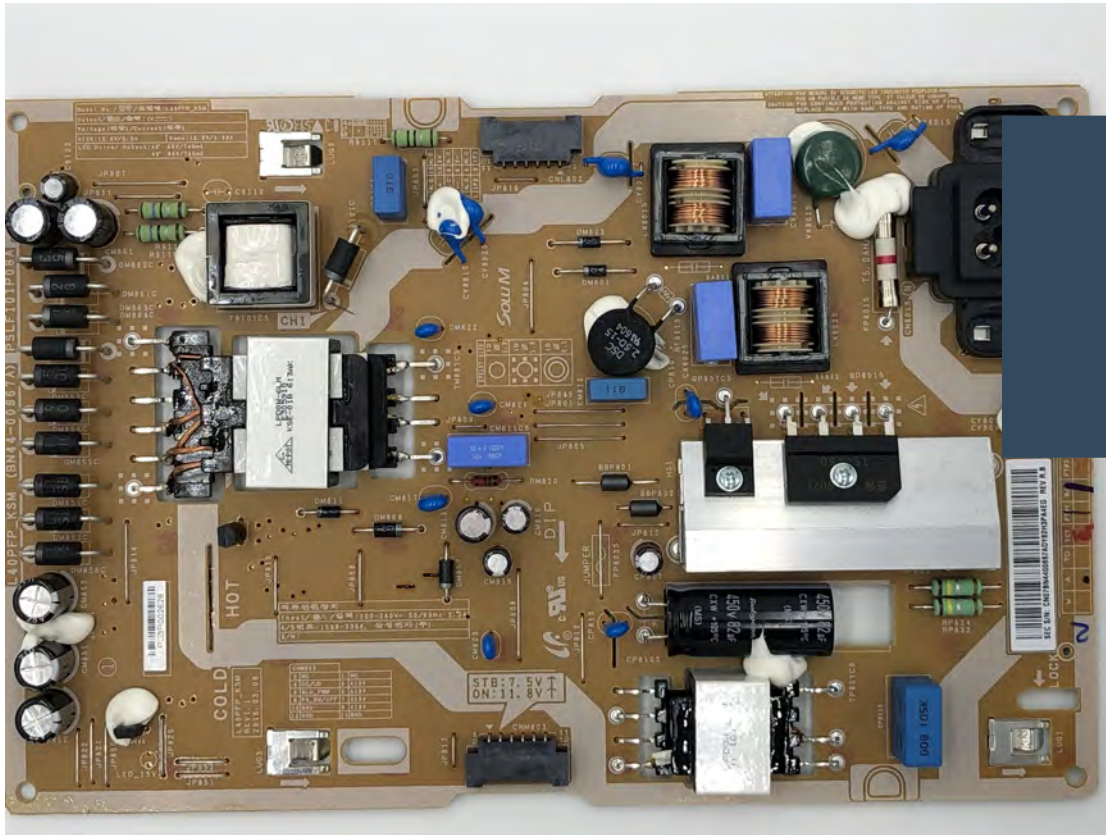

£35.99

BUY

UE40KU6400UXXU VER01 PSU
BN44-00875A

£28.99

BUY

**QE65Q7FGMTXZG VER01 PSU
BN44-00901A**

£59.99

BUY