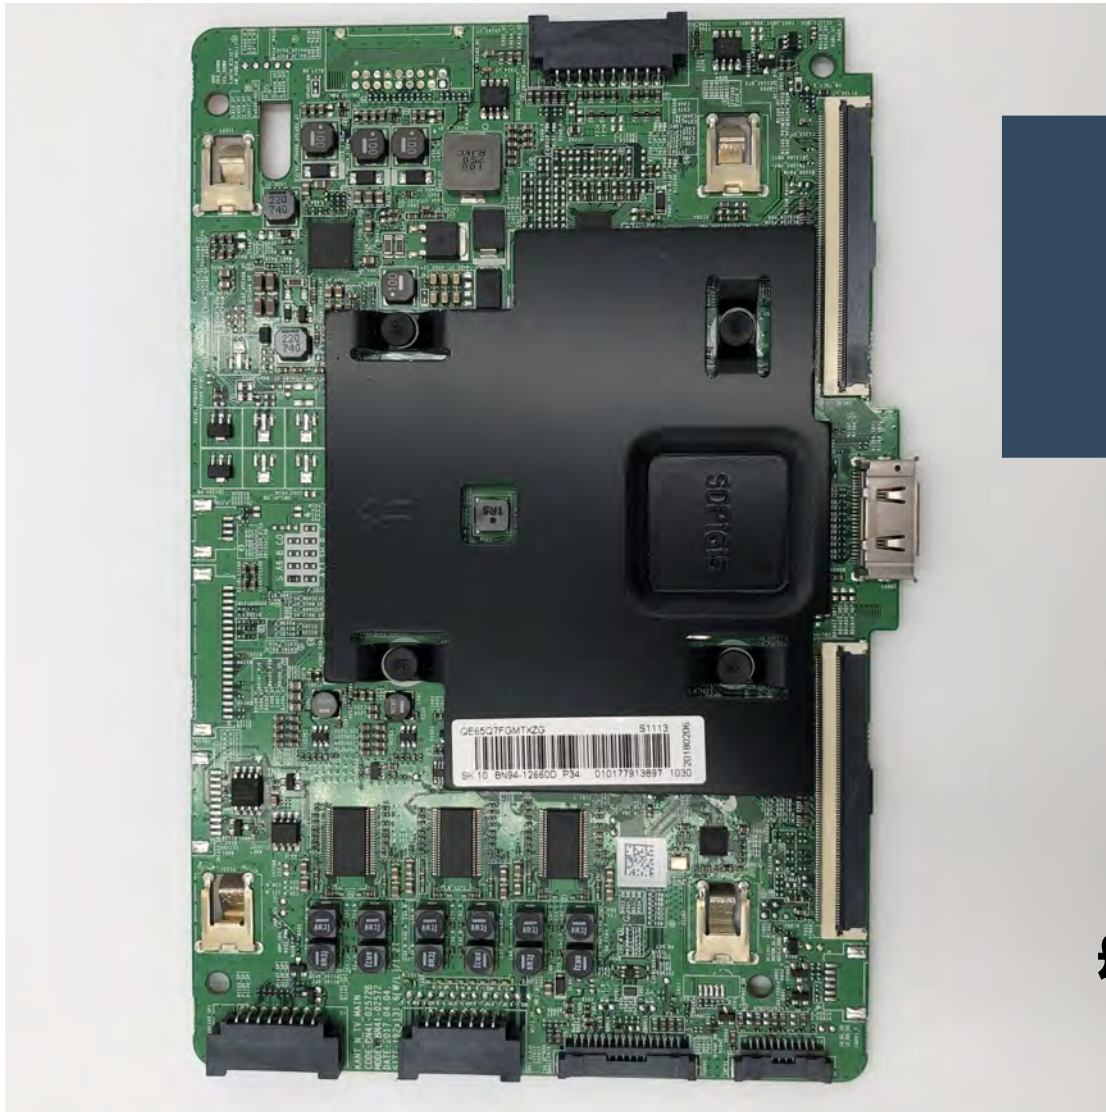

QE65Q7FGMTXZG VER01 MAIN BOARD BN94-12660D

£35.99

BUY