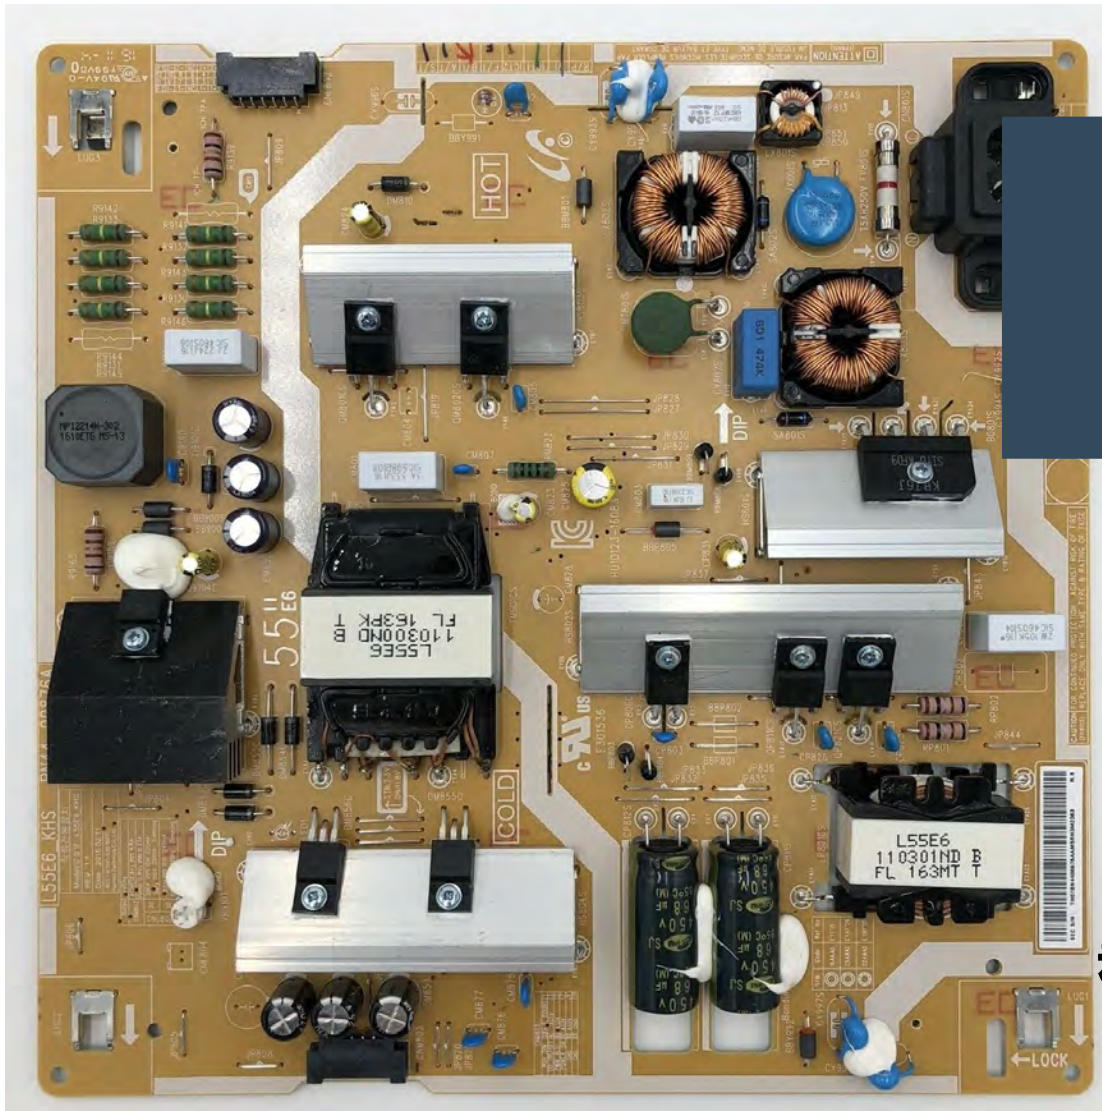

PSU POWER SUPPLY BN44-00876A FOR SAMSUNG UE55KU6500UXXU

£35.99

BUY