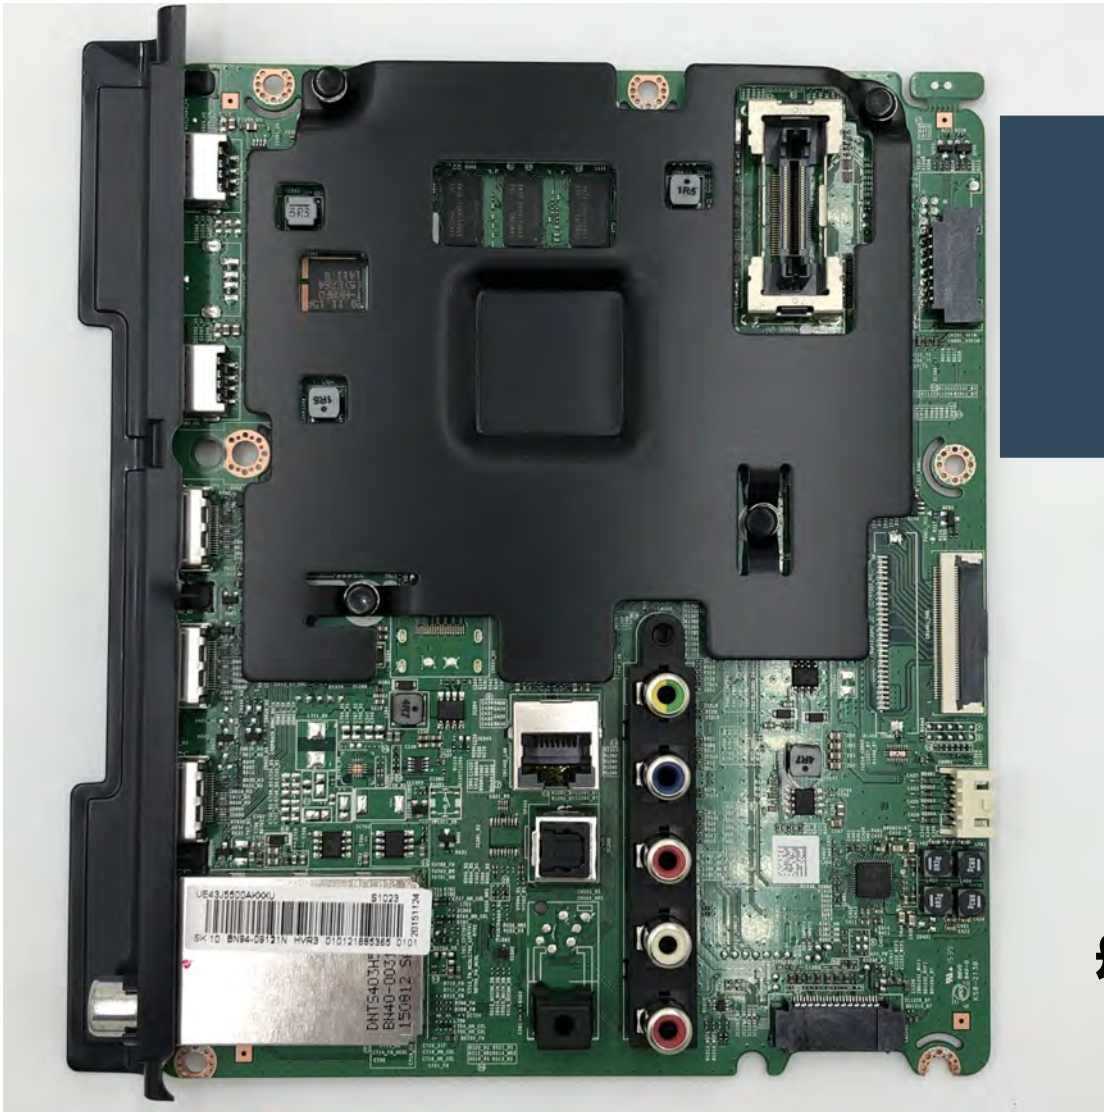

UE40KU6000KXXU VER01
MAIN BOARD BN94-10798C

£46.99

BUY

UE40KU6000KXXU VER02
MAIN BOARD BN94-11233L

£46.99

BUY

UE43J5500AKXXU VER03 MAIN
BOARD BN94-09121N

£46.99