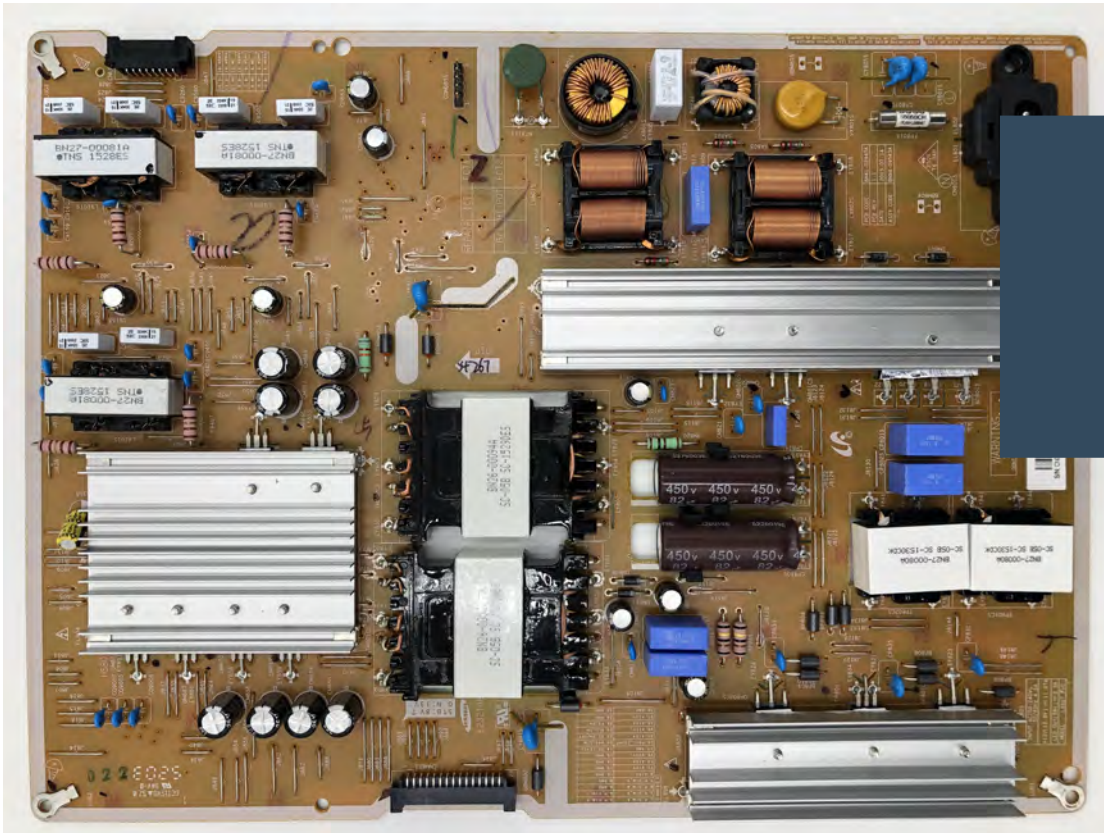

UE48JU7500TXXU VER02 PSU
BN94-09543A

£52.99

BUY