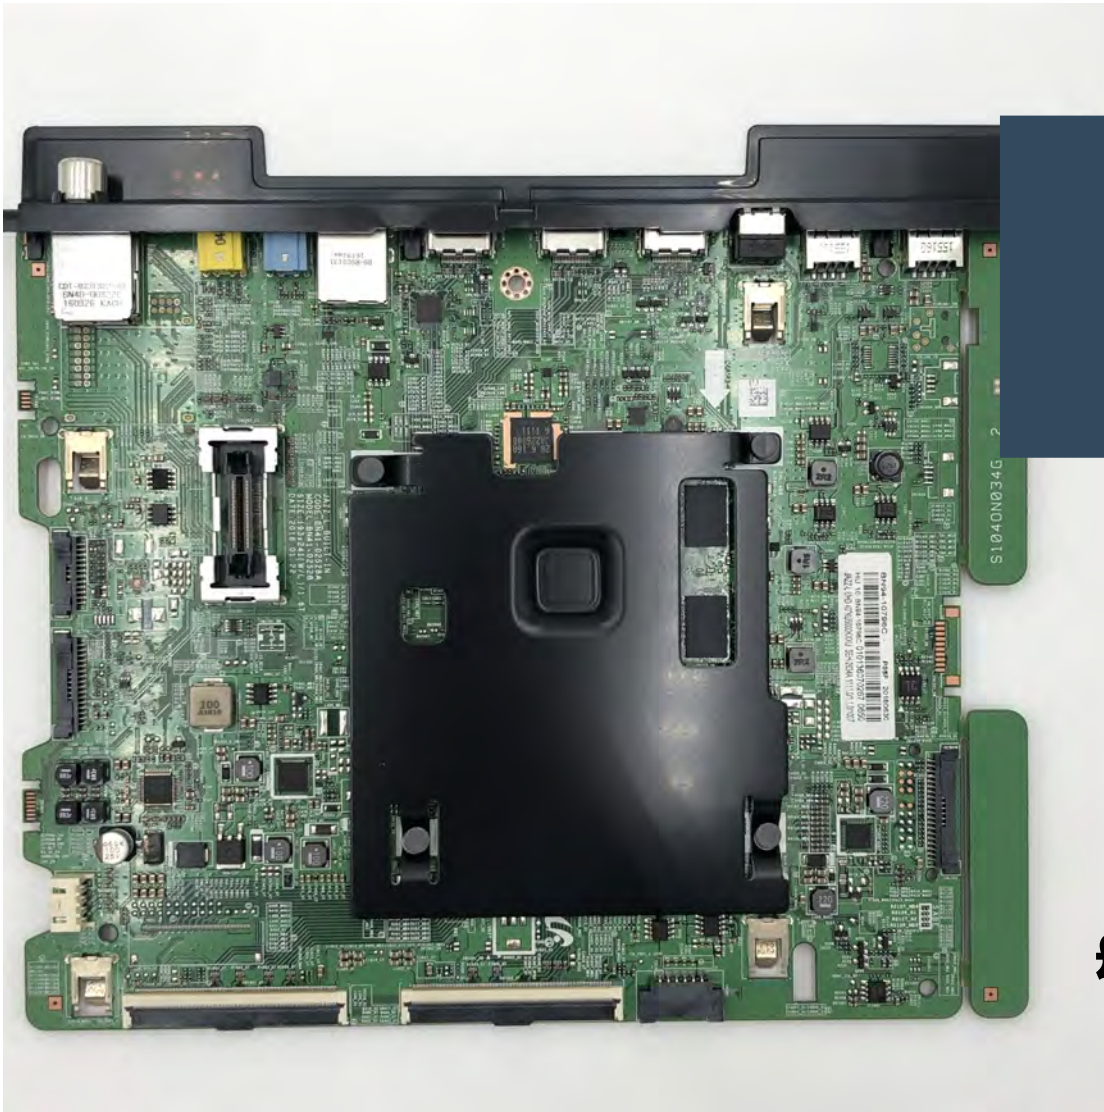

BUY

QE65Q7FGMTXZG VER01 MAIN BOARD BN94-12660D

£35.99

BUY

UE40F6800SBXXU VER03
MAINBOARD BN94-06760H

£34.99

BUY

UE46KU6000KXXU VER01
MAIN BOARD BN94-10798C