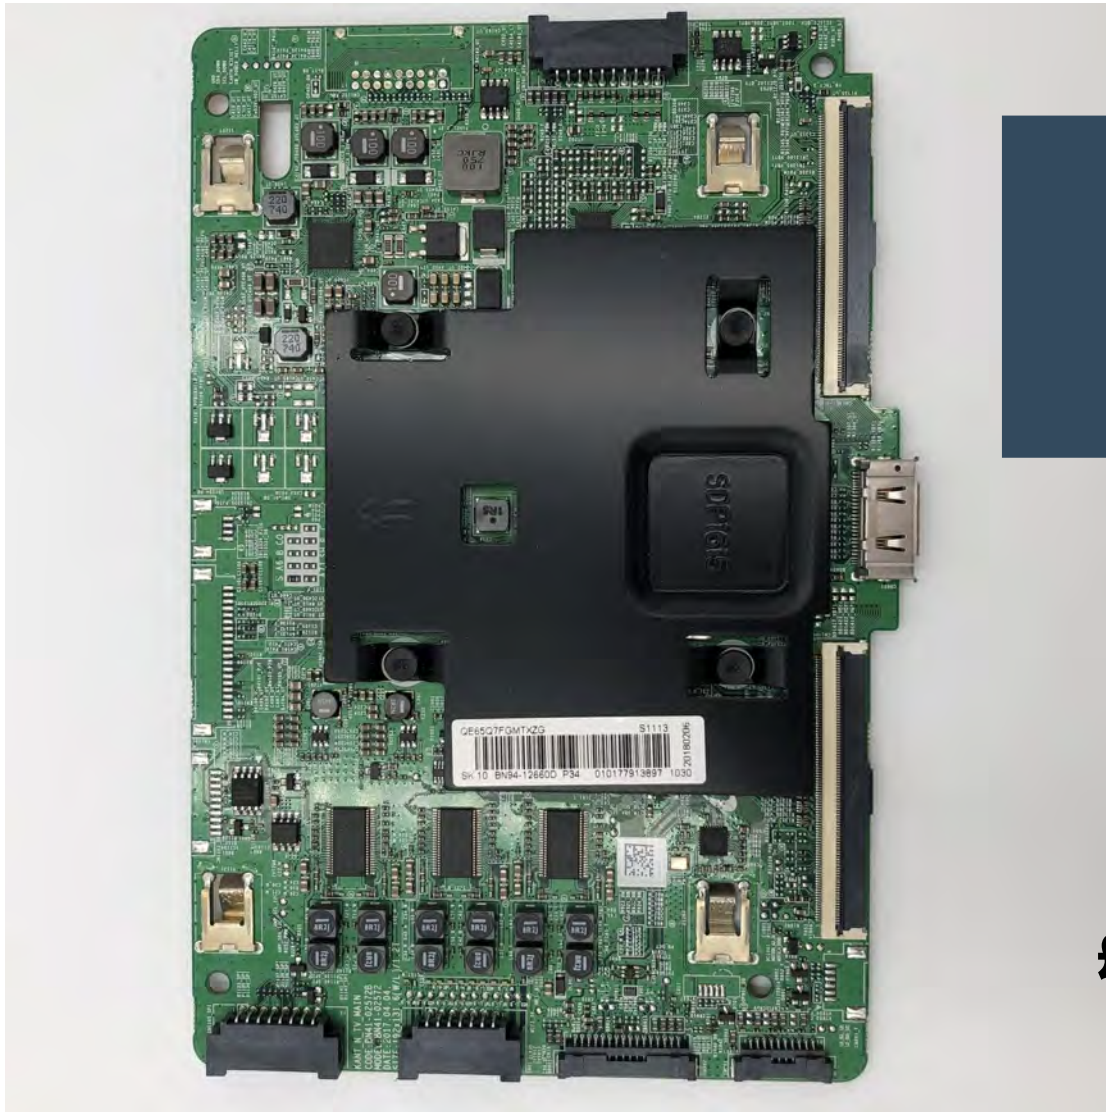

UE55NU7300 VER03 /
UNU7300 MAINBOARD
BN94-13259K

£60.00

BUY

UE32J4500AKXXU VER01 MAIN BOARD BN94-08207B

£27.99

BUY

QE65Q7FGMTXZG VER01 MAIN BOARD BN94-12660D

£35.99