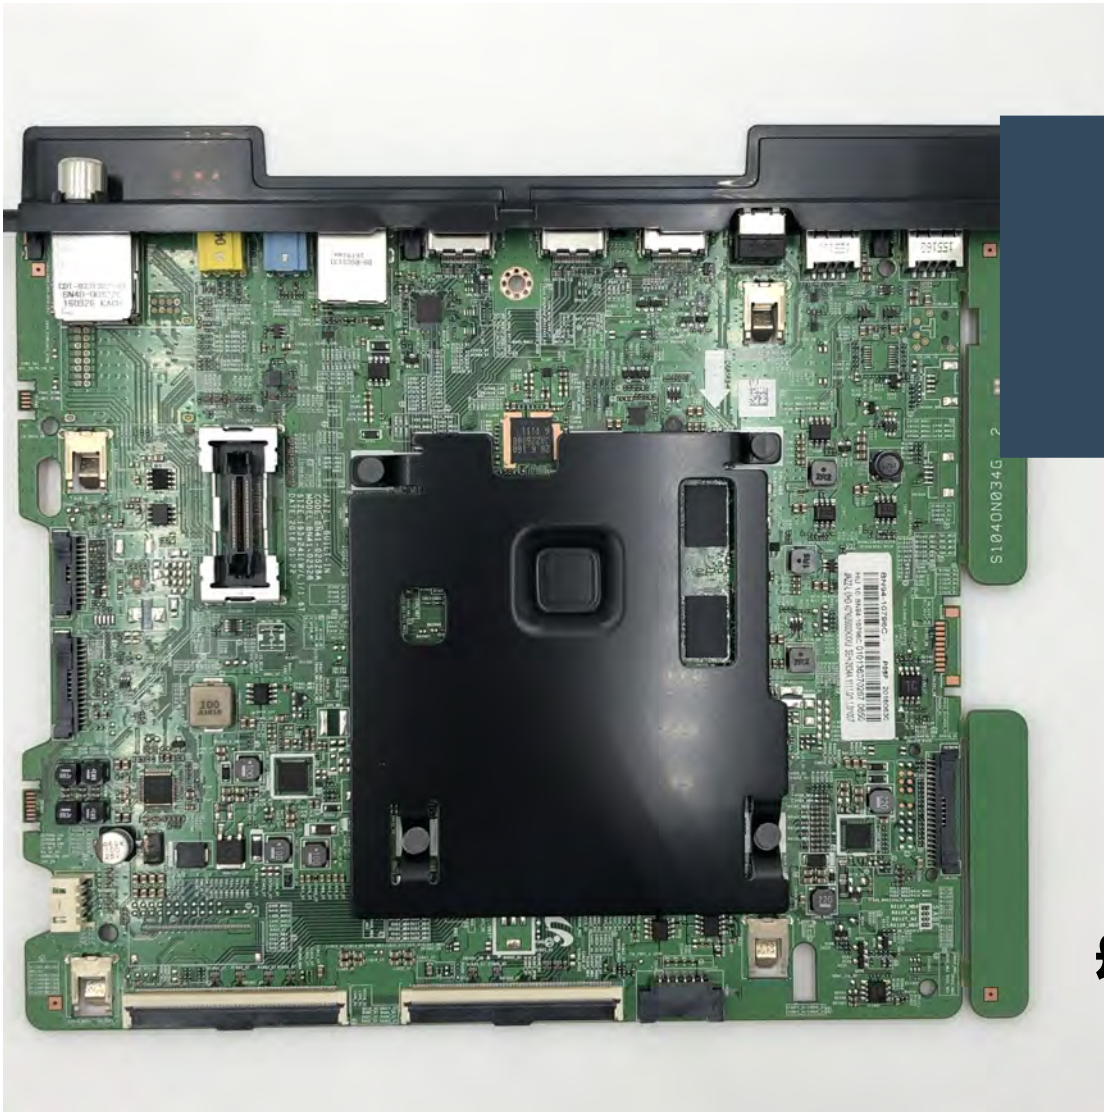

BUY

UE40F6800SBXXU VER03
MAINBOARD BN94-06760H

£34.99

BUY

UE40K5100AKXXU VER01
MAIN BOARD BN94-10854F

£34.99

BUY

UE46KU6000KXXU VER01
MAIN BOARD BN94-10798C