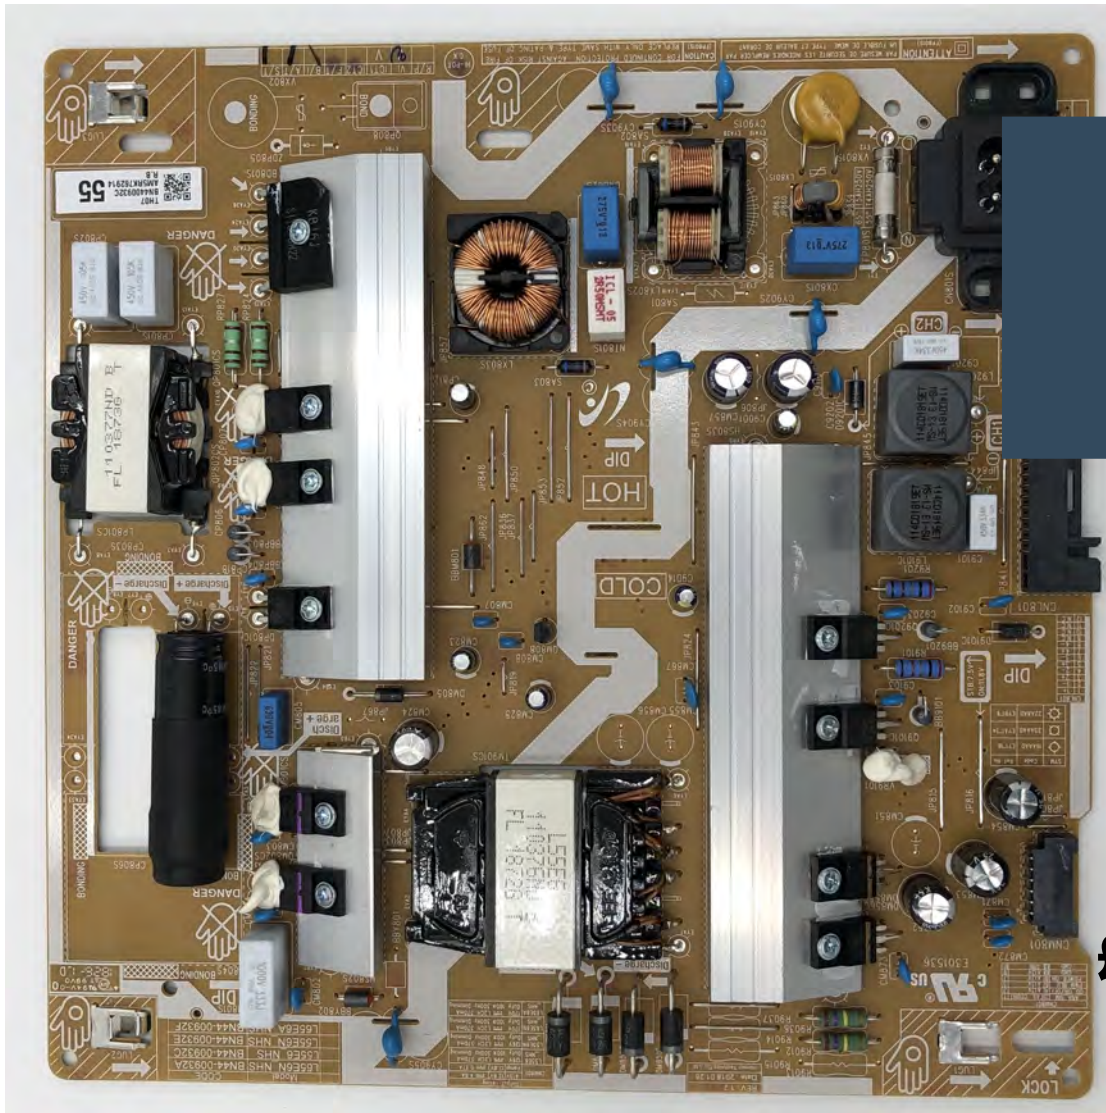

UE55NU750UXXU
VER01/UNU7500 PSU
BN44-00932C

£52.99

BUY