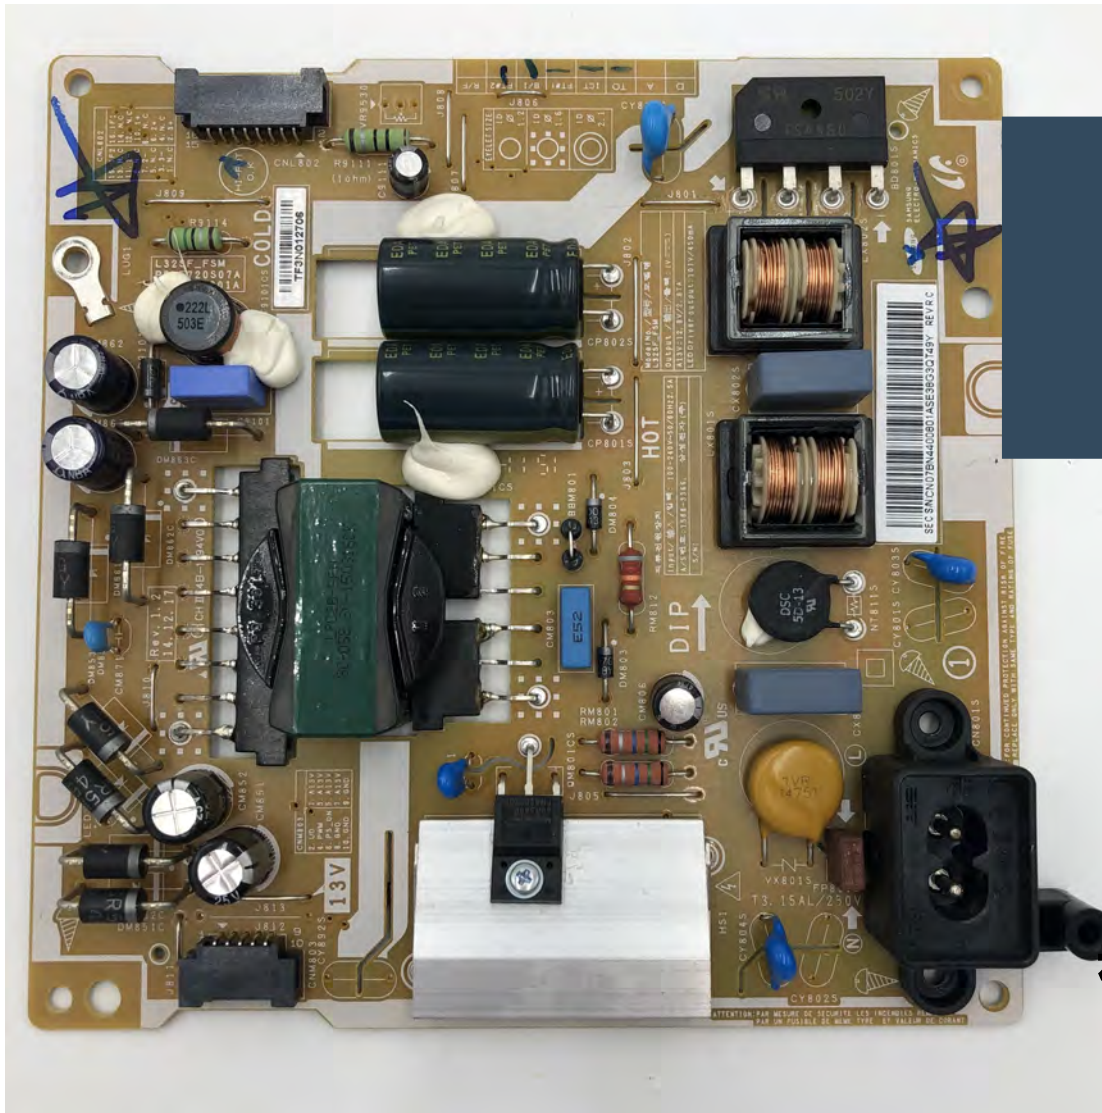

£34.99

BUY

UE32J5100AKXXU VER02 PSU
BN44-00697A

£34.99

BUY

UE32J5500AKXXU VER01 PSU
BN44-00801A

£34.99

BUY