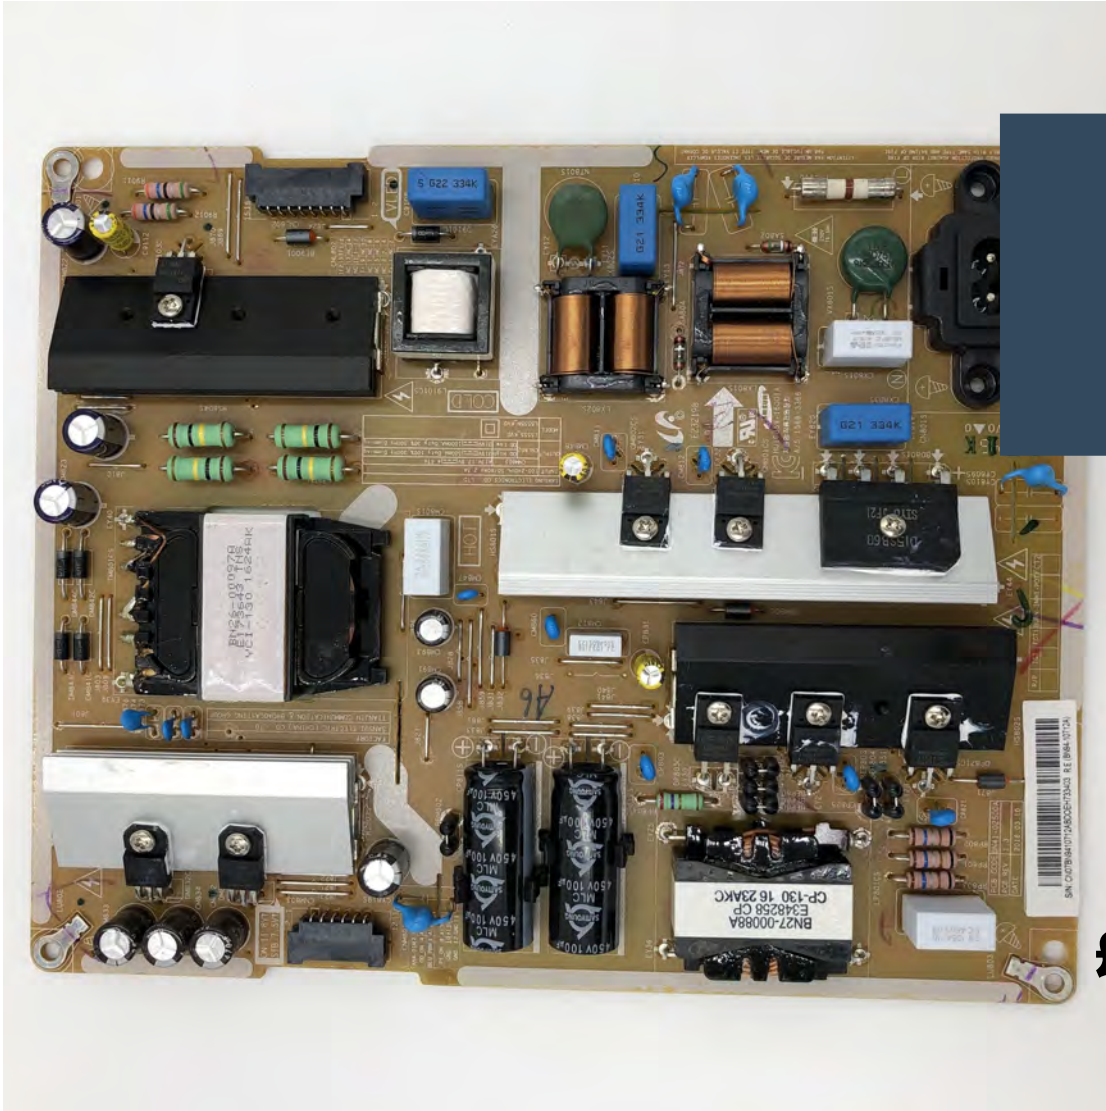

£52.99

BUY

UE49NU7500UXXU VER
01 / UN7500 PSU BN44-00932C

£52.99

BUY

UE50J6100AKXXU VER01 PSU
BN44-00704E

£52.99

BUY