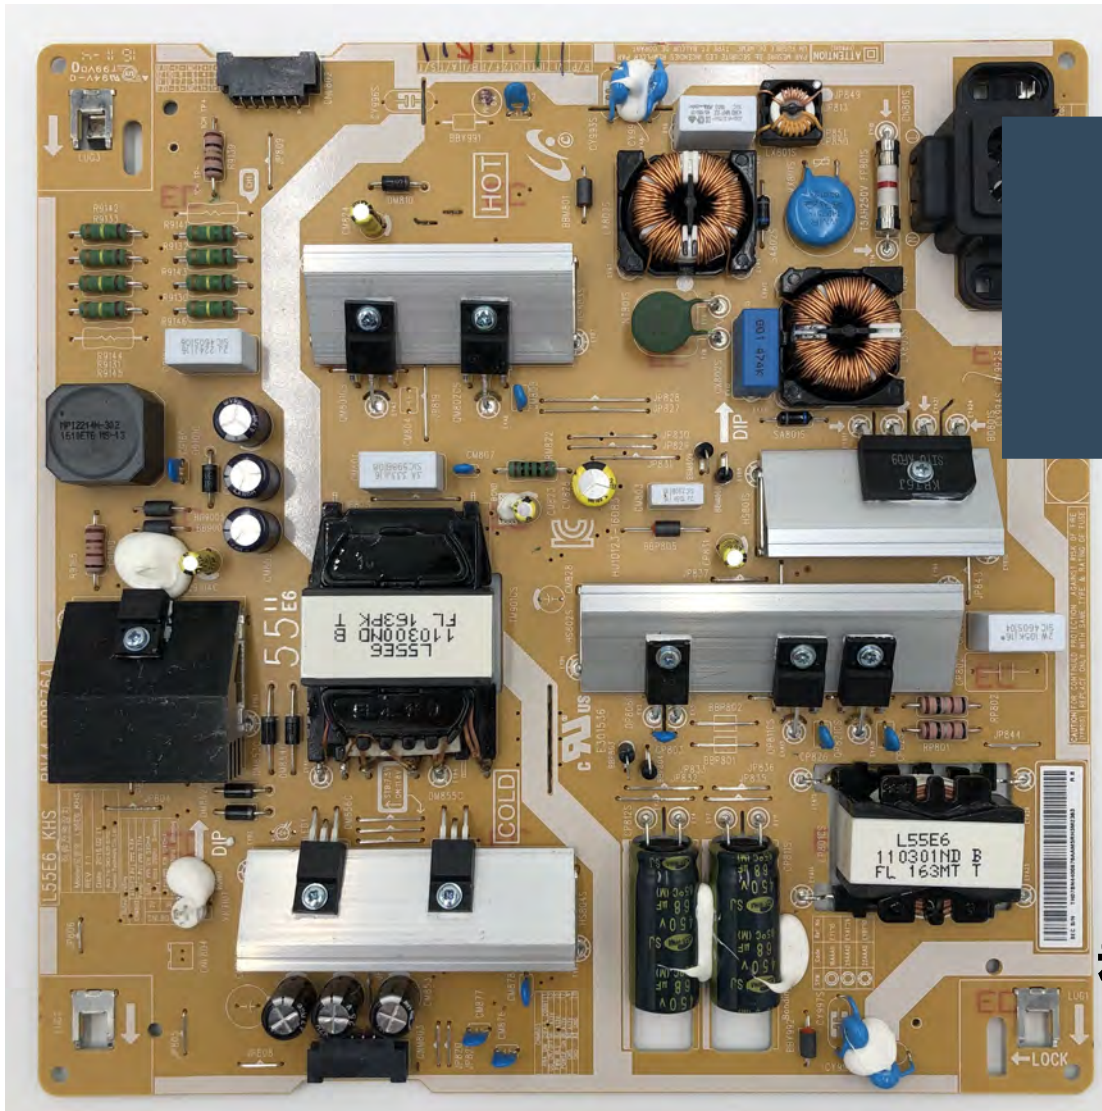

UE49KU6400UXXU VER01 PSU
BN44-00876A

£34.99

BUY