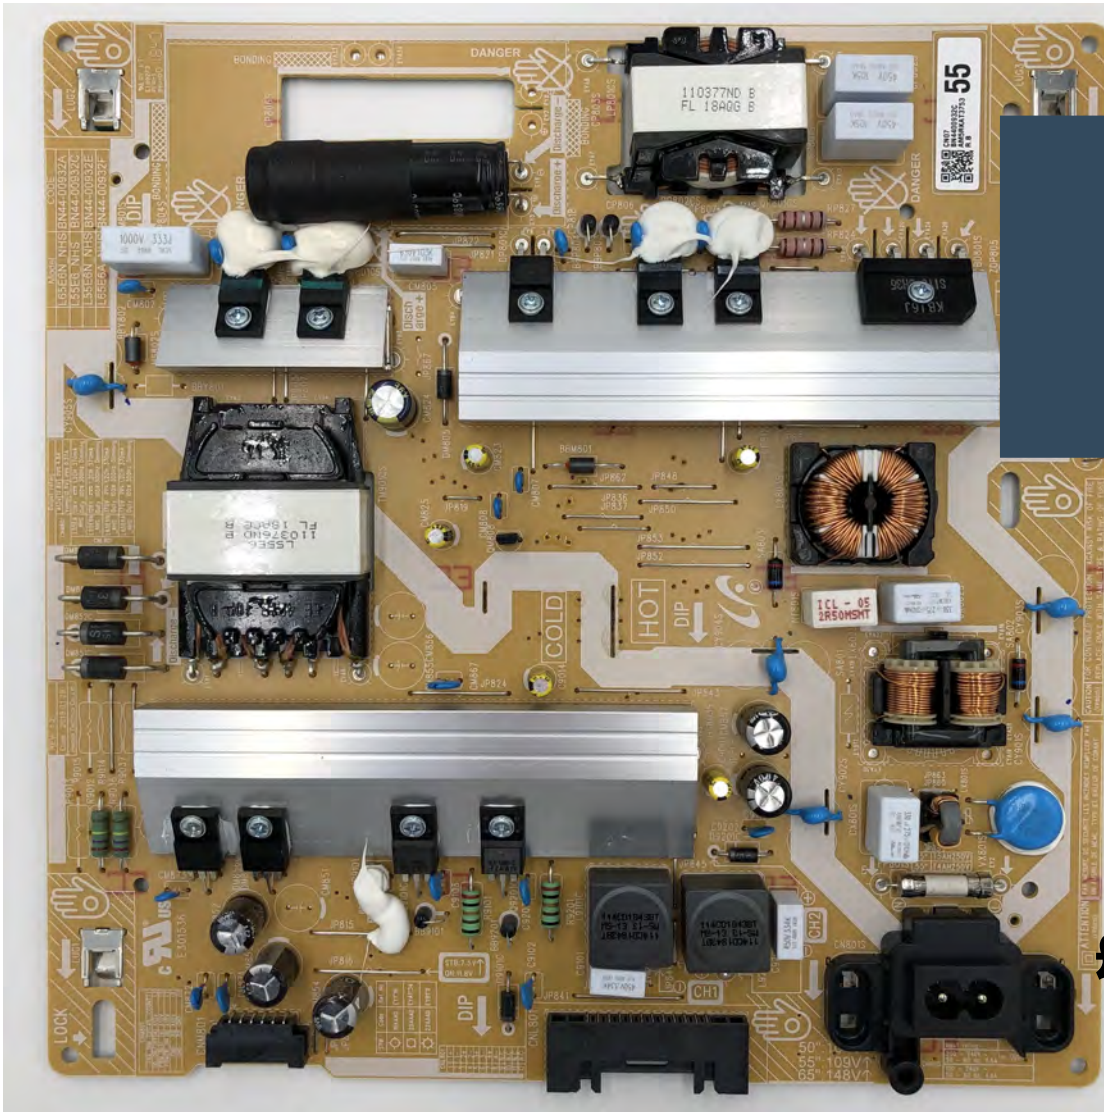

UE49NU7500UXXU VER
01 / UN7500 PSU BN44-00932C

£52.99

BUY